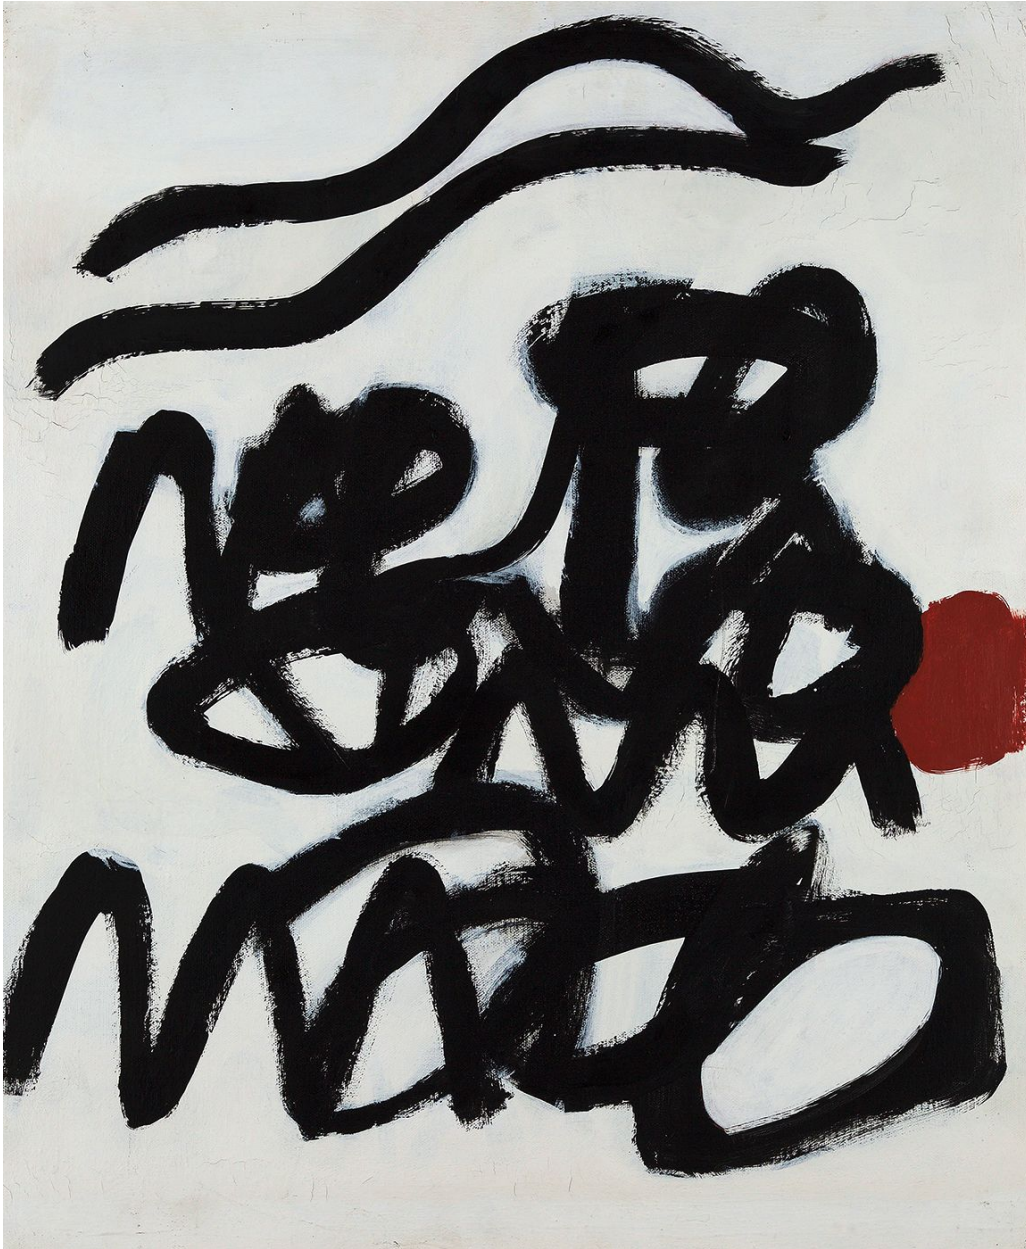

# BERRY ■ CAMPBELL

Raymond Hendler, *Candy Kitchen*, 1975  
Acrylic on canvas, 24 x 20 in. (61 x 50.8 cm)  
HEN-00102