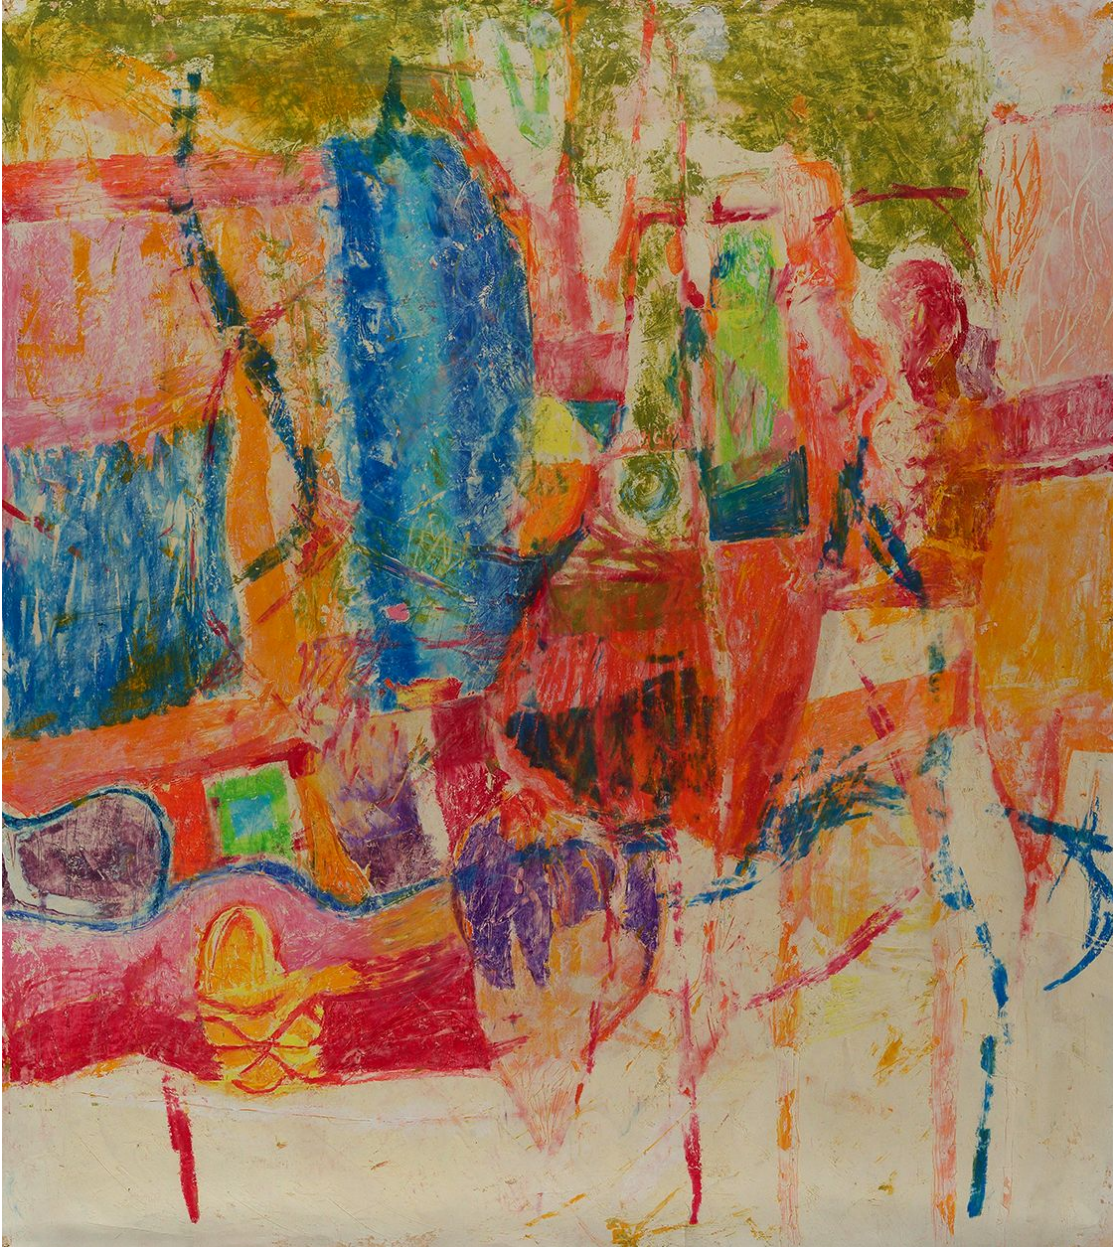

BERRY ■ CAMPBELL

Charlotte Park, *Untitled*, c. 1980
Acrylic and oil crayon on paper, 22 1/2 x 25 in. (57.1 x 63.5 cm)
PAR-00178