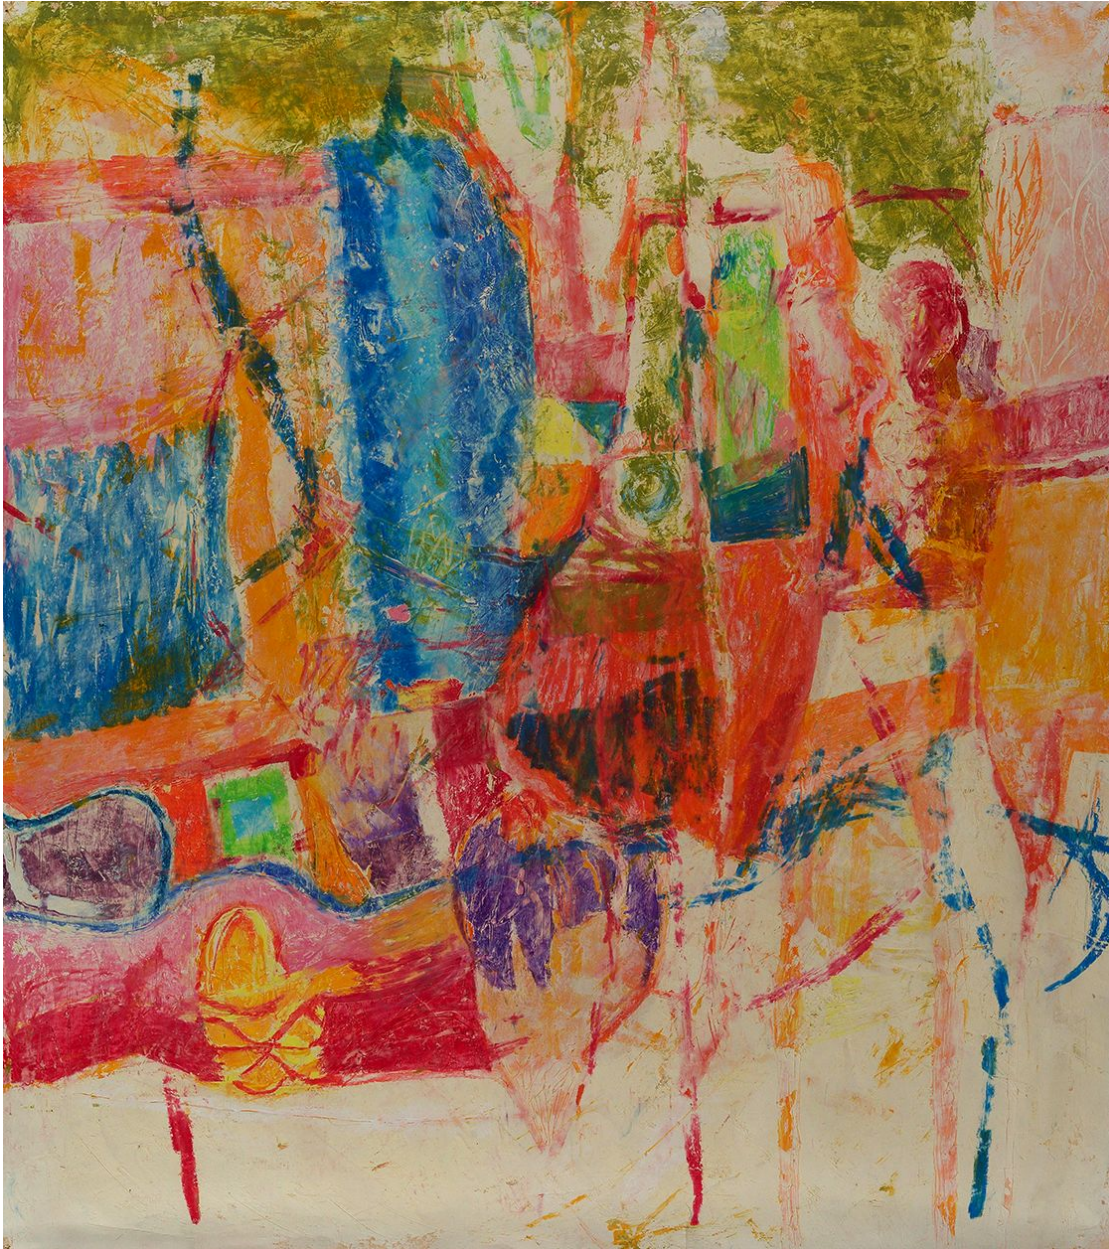

BERRY ■ CAMPBELL

Charlotte Park, *Untitled*, c. 1980
Acrylic and oil crayon on paper, 22 1/2 x 25 in. (57.1 x 63.5 cm)
PAR-00178