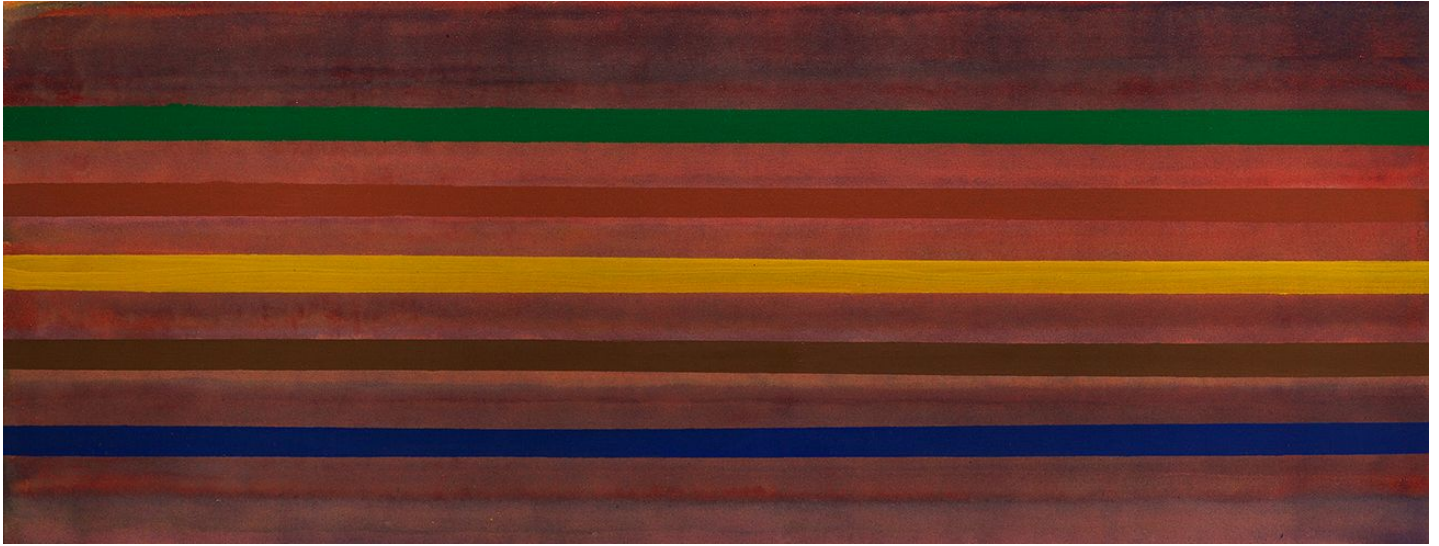

# BERRY ■ CAMPBELL

William Pehudoff, *AC-75-46*, 1975  
Acrylic on canvas, 22 x 66 in.  
PER-00049