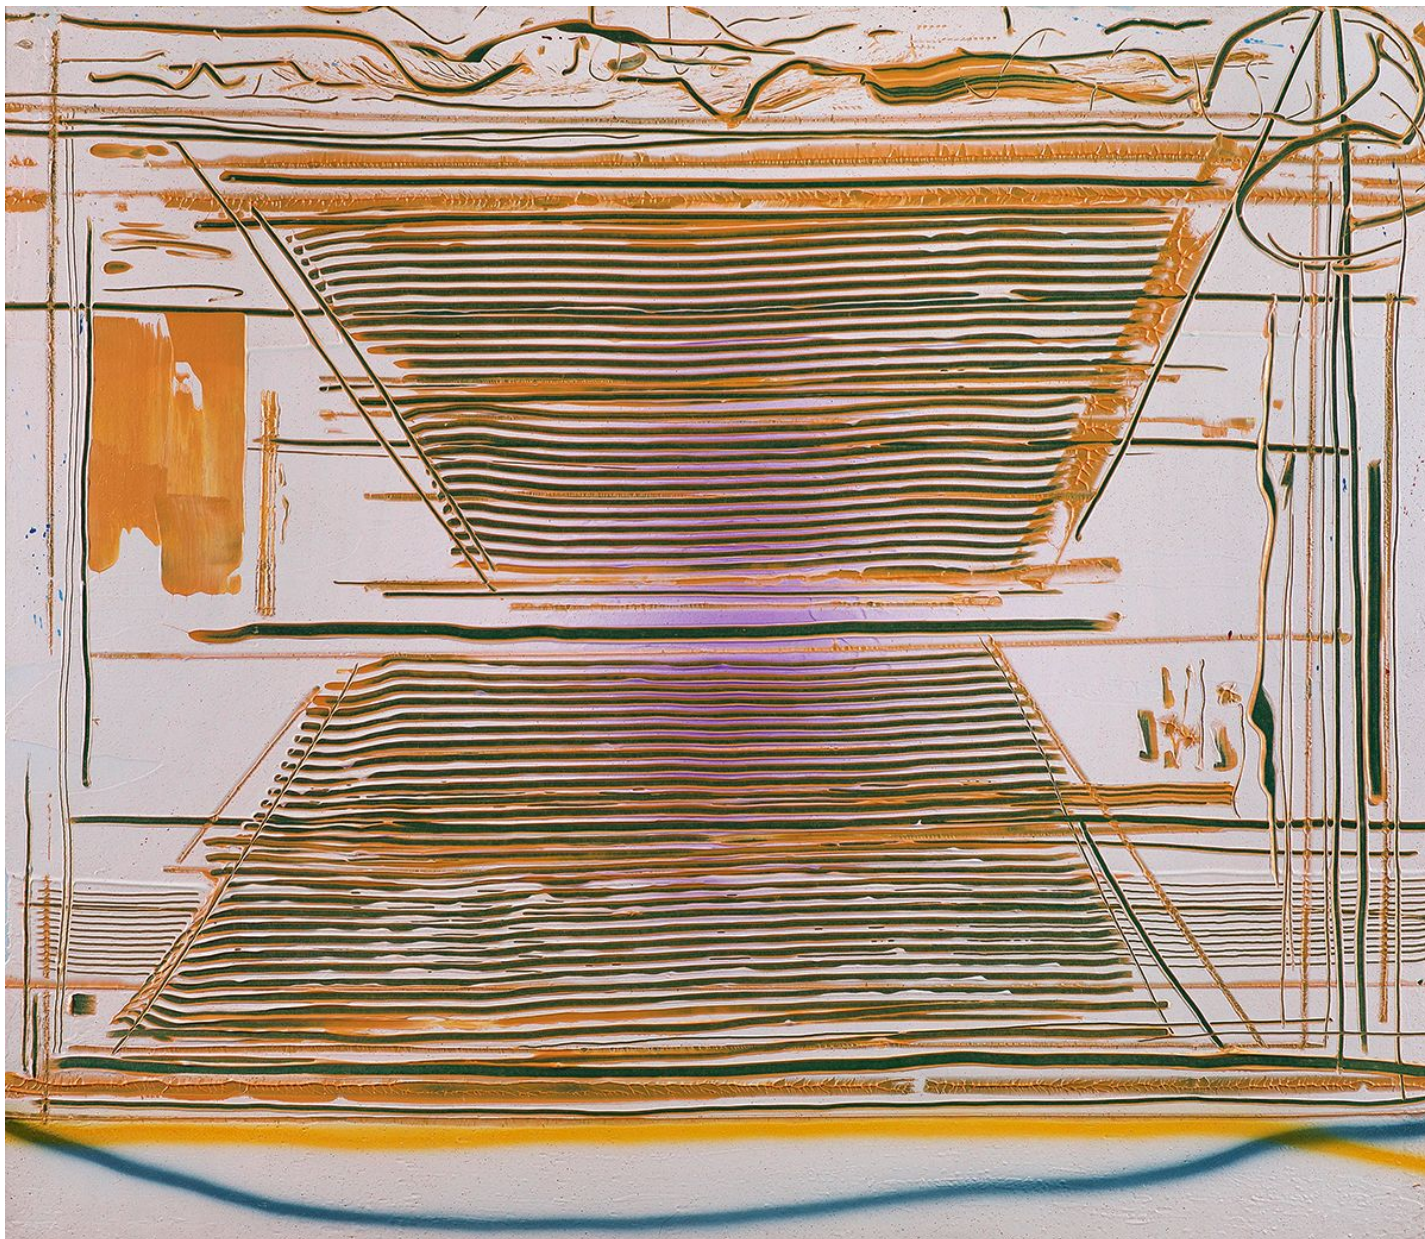

# BERRY ■ CAMPBELL

Dan Christensen, *Swing Low* | *SOLD*, 1988  
Acrylic on canvas, 47 x 53 3/4 in. (119.4 x 136.5 cm)  
CHR-00141