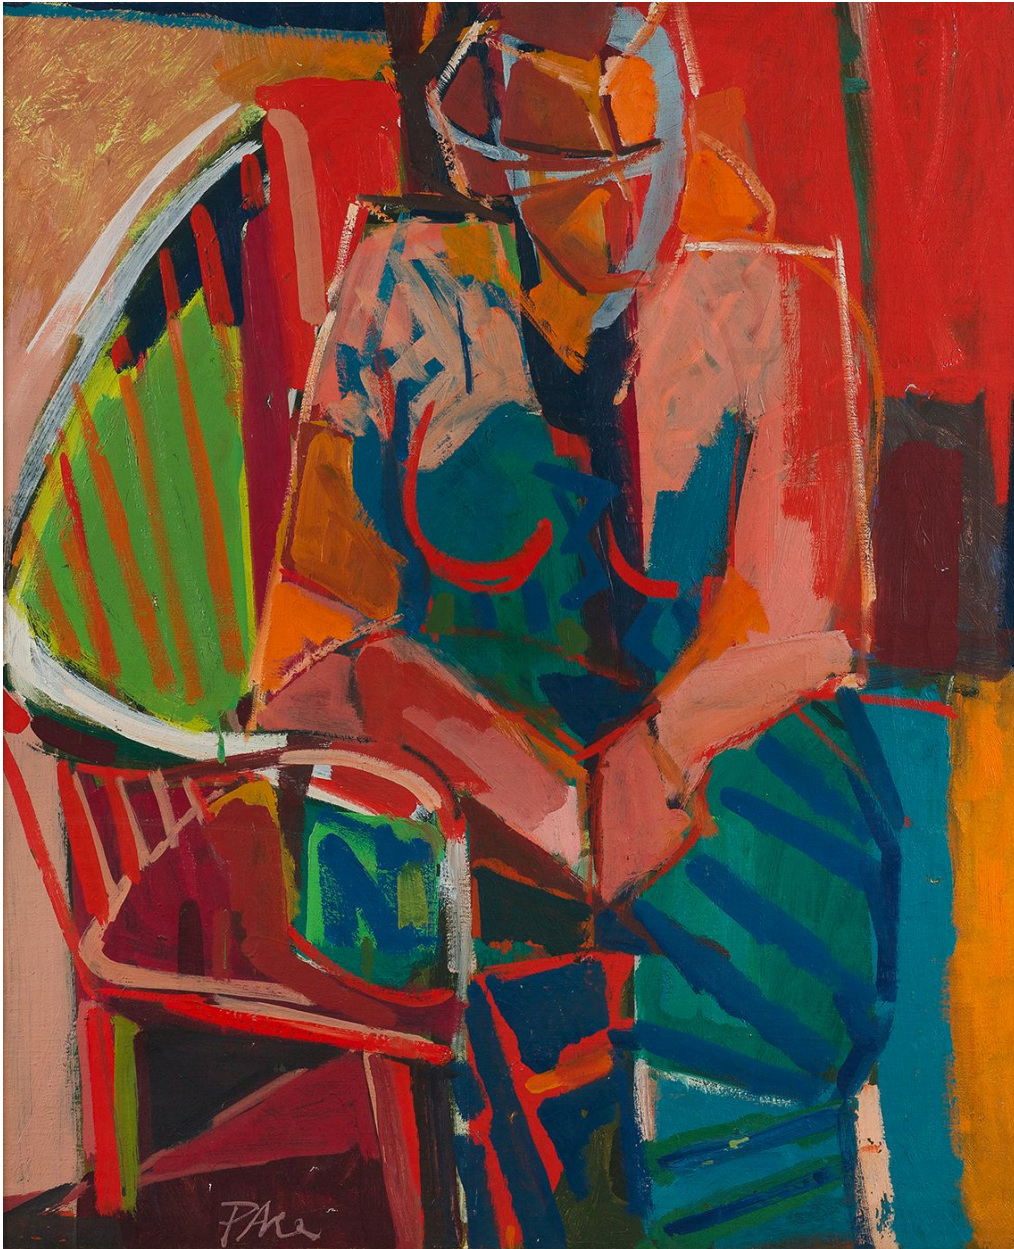

BERRY ■ CAMPBELL

Stephen Pace, *Untitled (Number 25)* | SOLD, 1950
Oil on canvas, 31 1/2 x 26 in. (80 x 66 cm)
PAC-00038