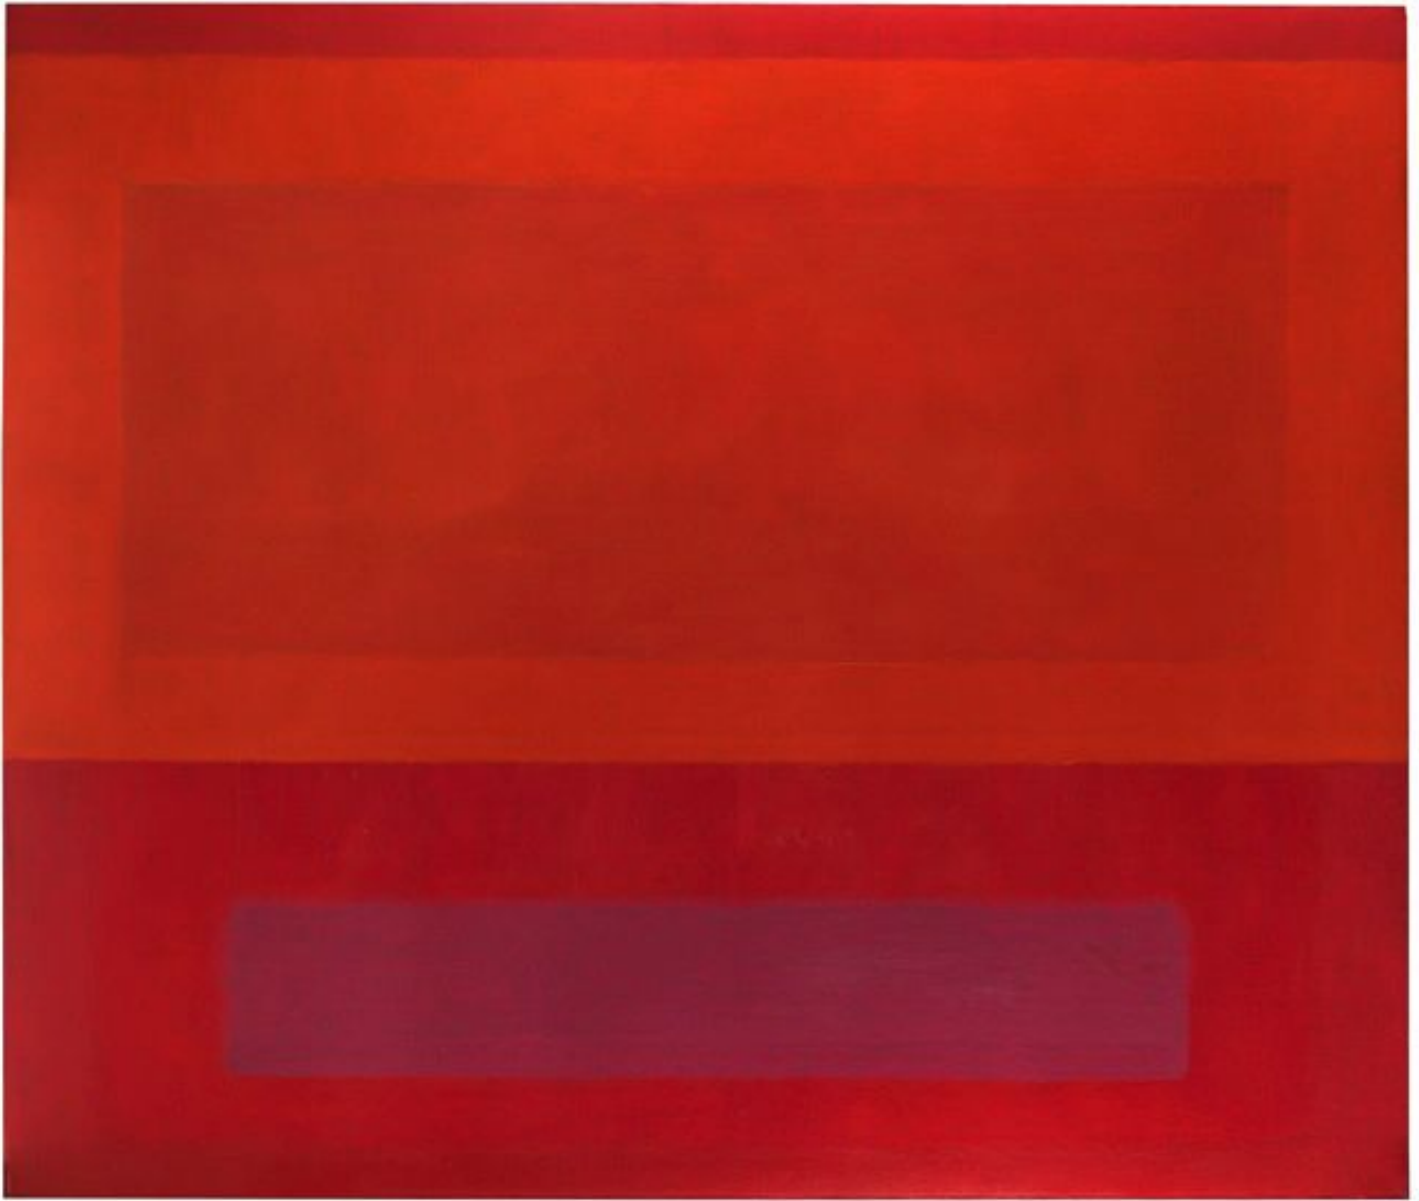

# BERRY ■ CAMPBELL

*Perle Fine, Cool Series (Red over Orange over Purple) | SOLD, c. 1961-1963*  
Oil on canvas, 60 x 70 in. (152.4 x 177.8 cm)  
FIN-00027