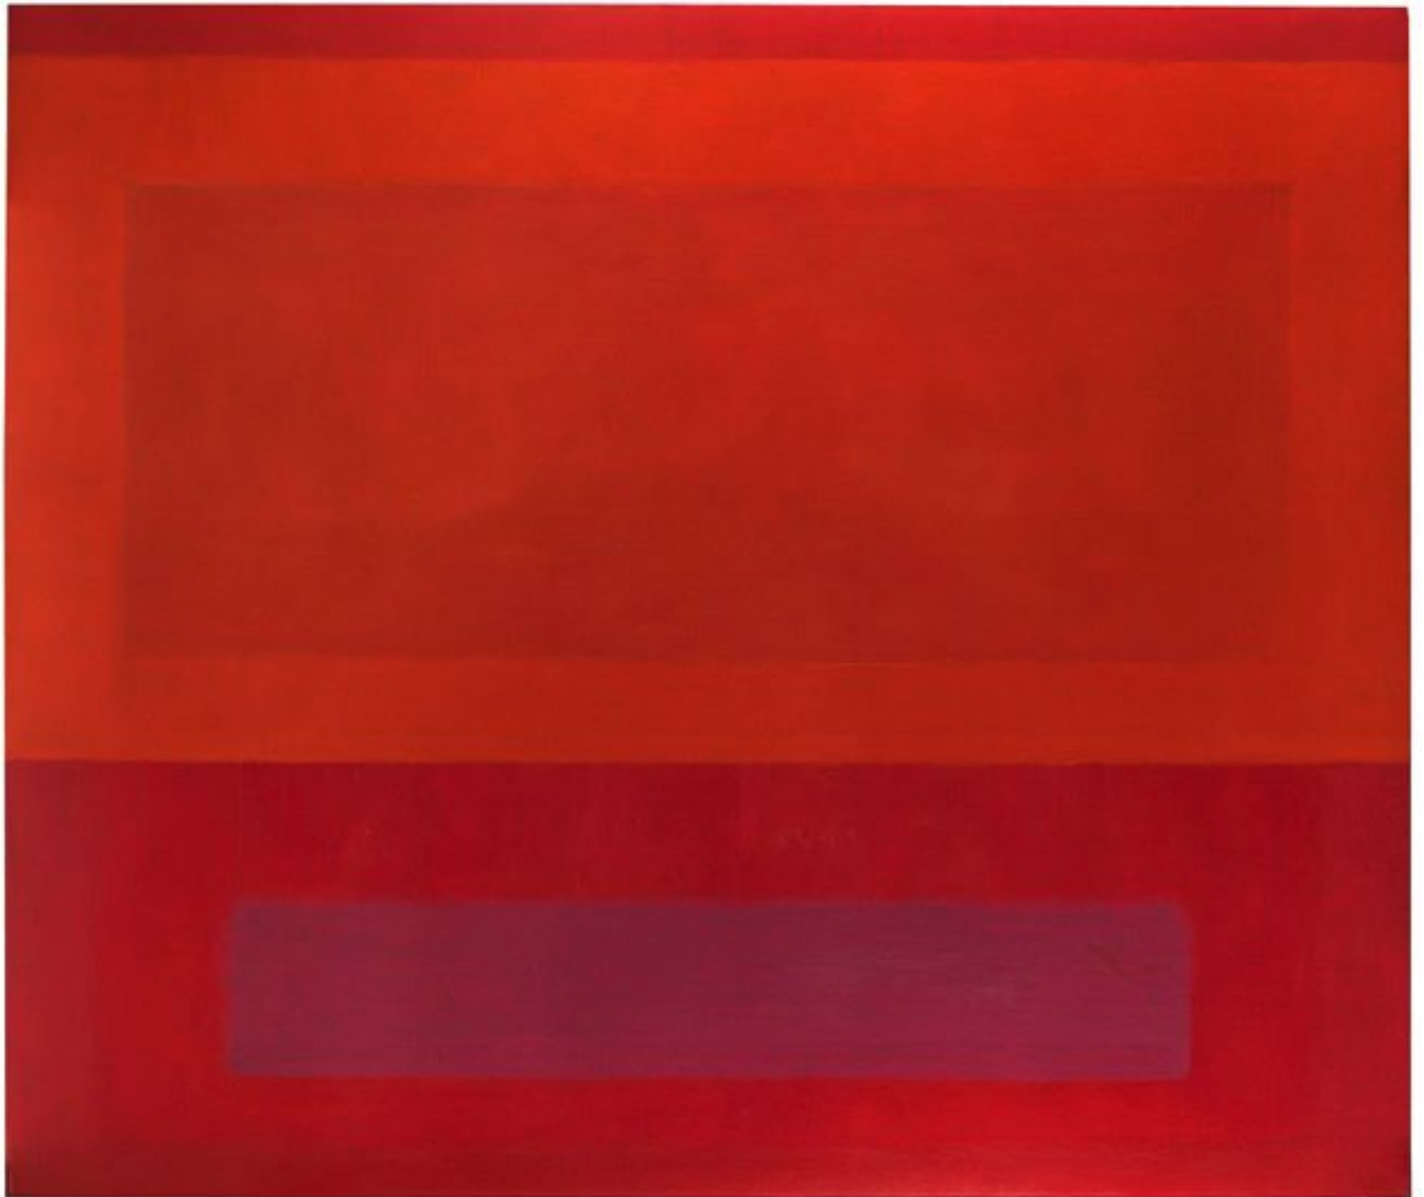

# BERRY ■ CAMPBELL

Perle Fine, *Cool Series (Red over Orange over Purple)* | SOLD, c. 1961-1963  
Oil on canvas, 60 x 70 in. (152.4 x 177.8 cm)  
FIN-00027