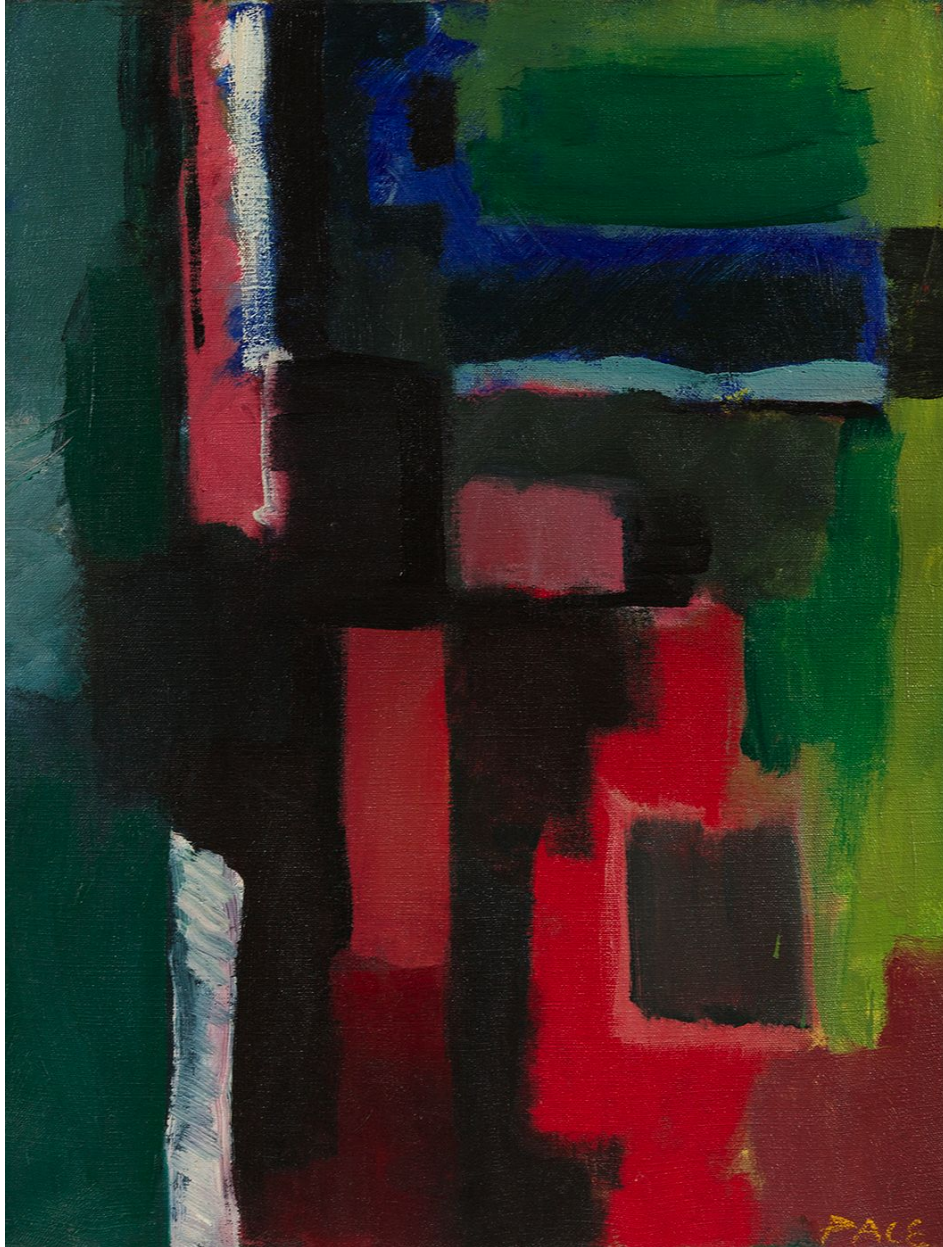

# BERRY ■ CAMPBELL

Stephen Pace, *Untitled (50-91)* | SOLD, 1950  
Oil on canvas, 21 x 16 in. (53.3 x 40.6 cm)  
PAC-00034