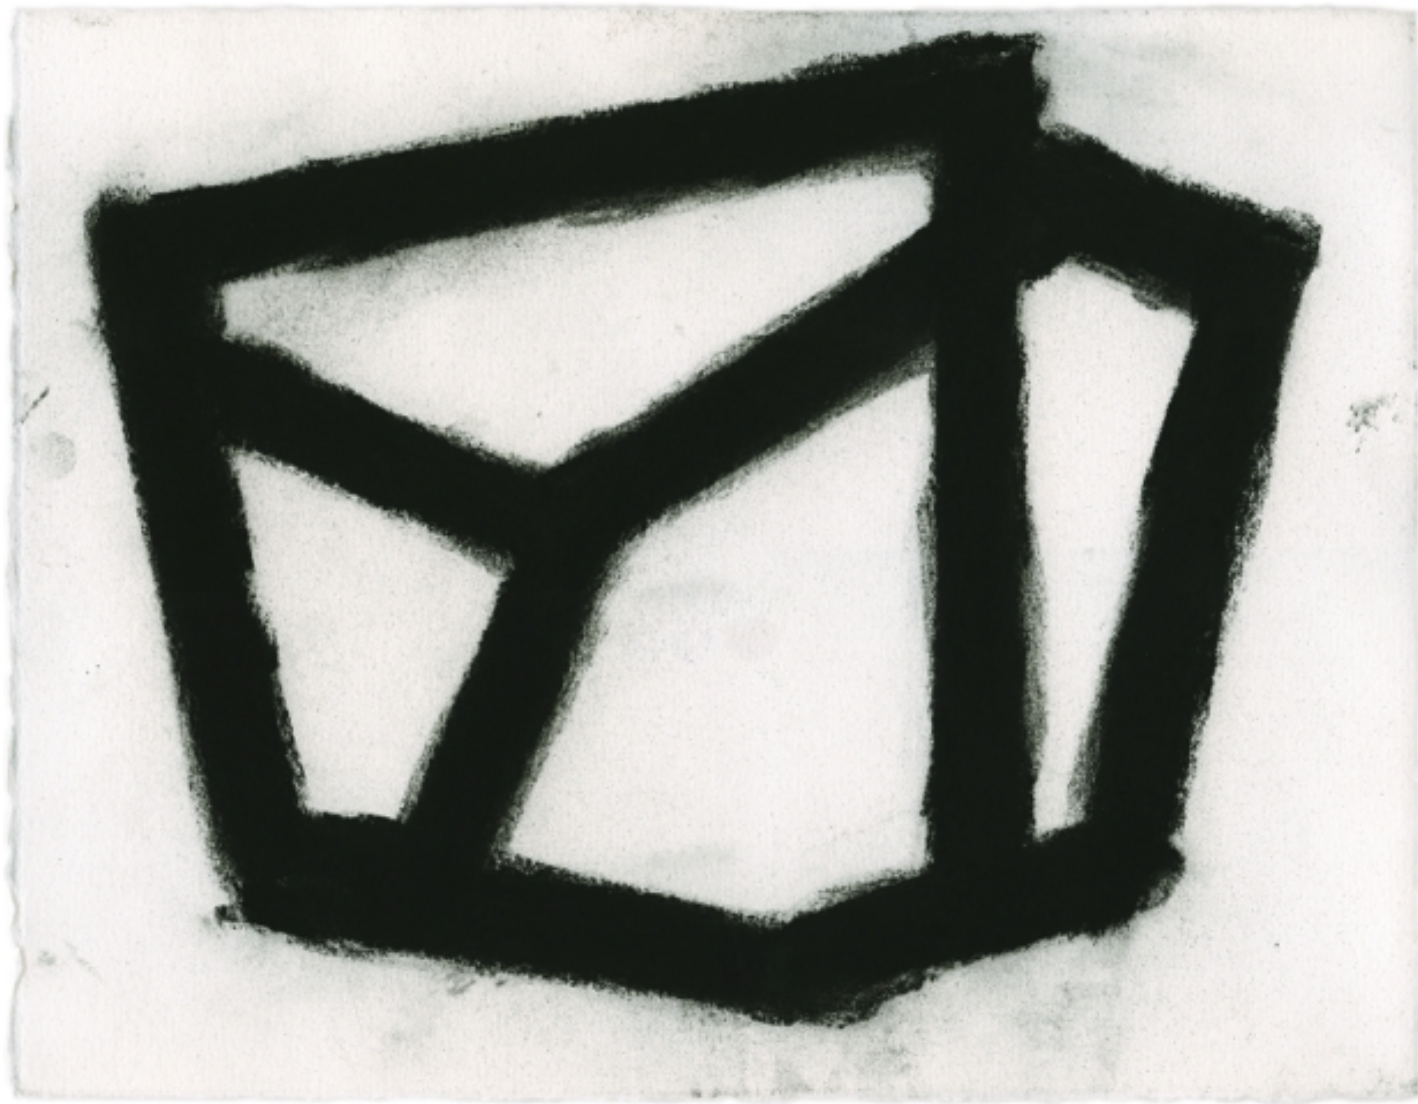

# BERRY ■ CAMPBELL

Ken Greenleaf, *Blackline 2010-13*, 2010  
Charcoal on paper, 8 1/2 x 11 in. (21.6 x 27.9 cm)  
GRE-00015