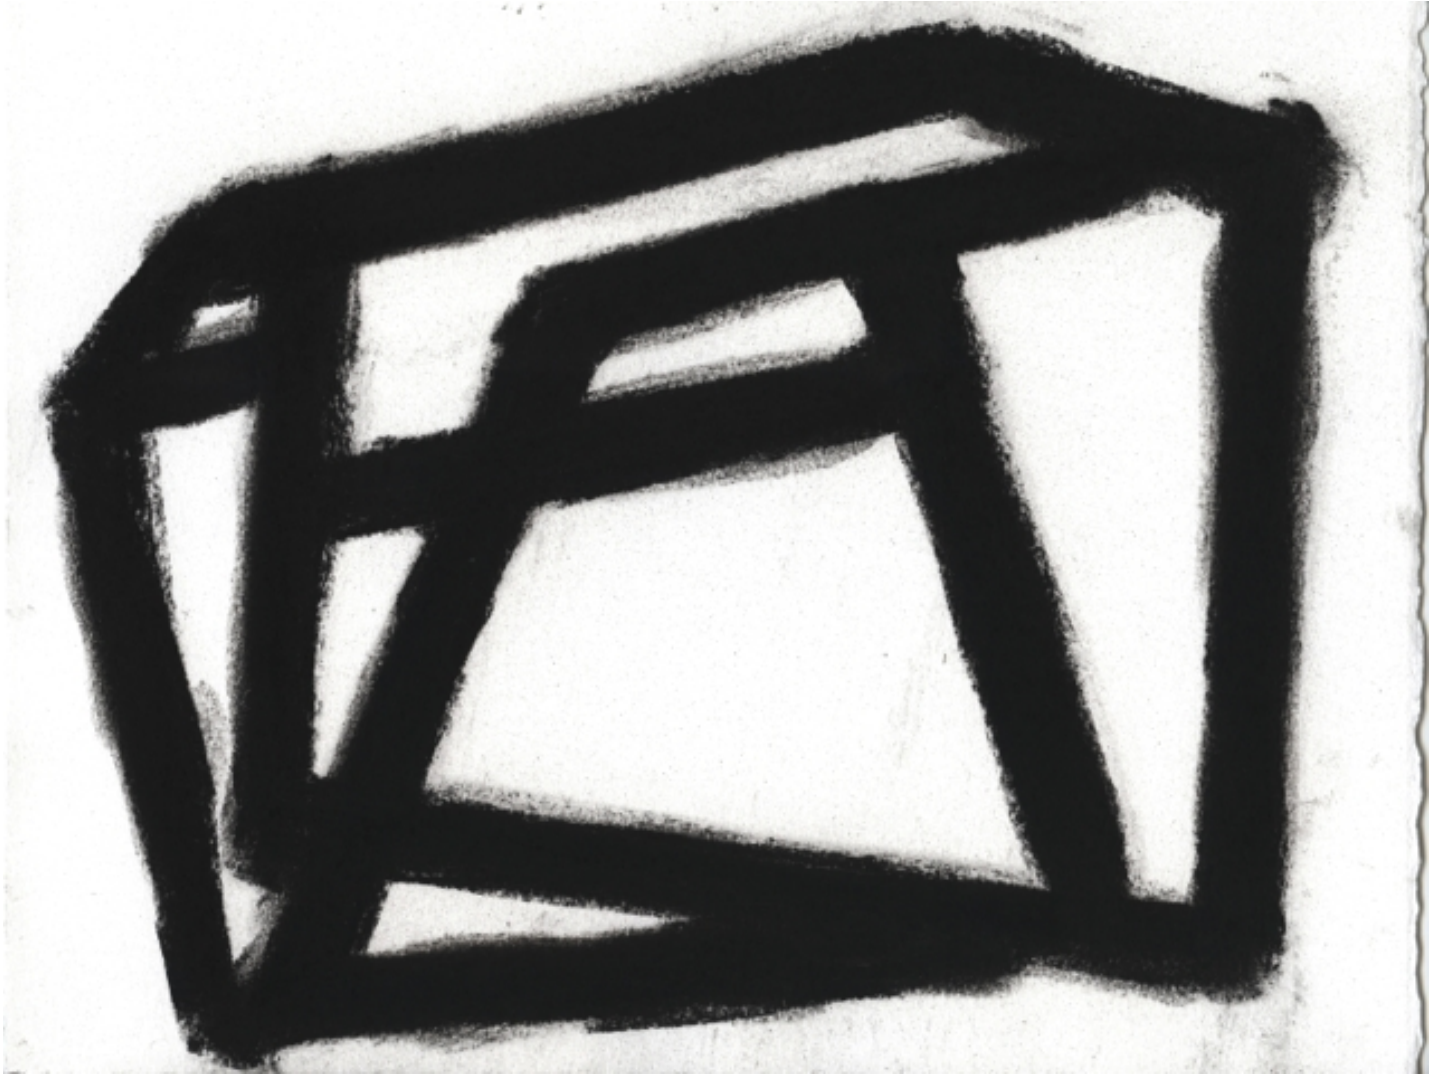

BERRY ■ CAMPBELL

Ken Greenleaf, *Blackline 2010-12*, 2010
Charcoal on paper, 8 1/212 x 11 in. (20.3 x 27.9 cm)
GRE-00014