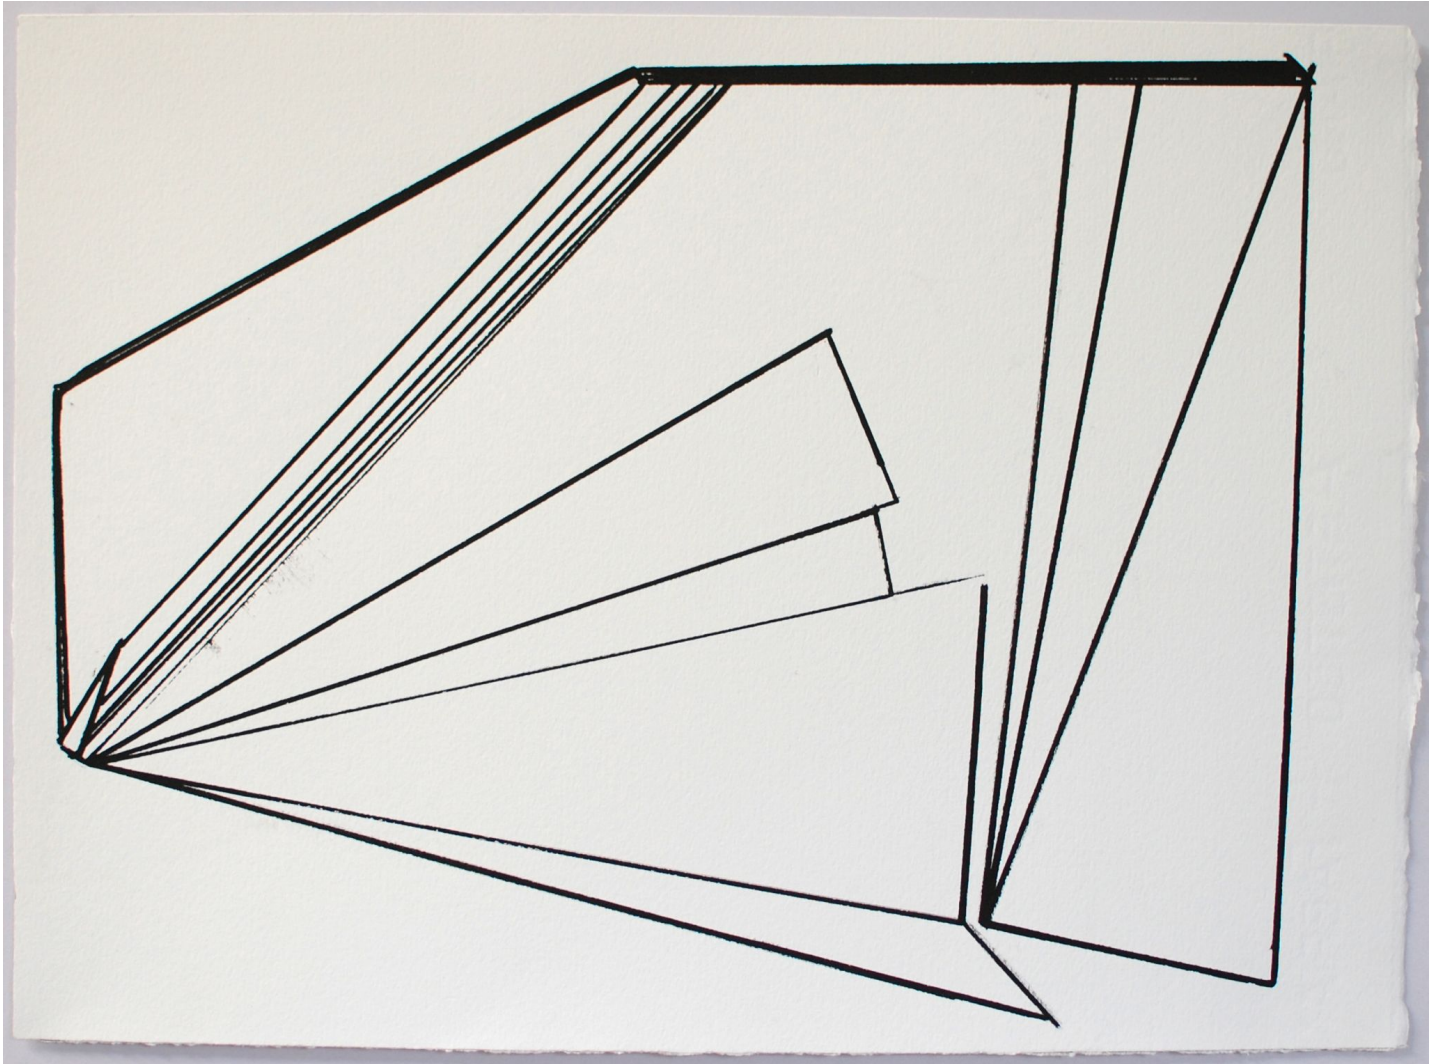

BERRY ■ CAMPBELL

Ken Greenleaf, *Linear 1*, 2014
Acrylic on paper, 11 x 14 in. (27.9 x 35.6 cm)
GRE-00024