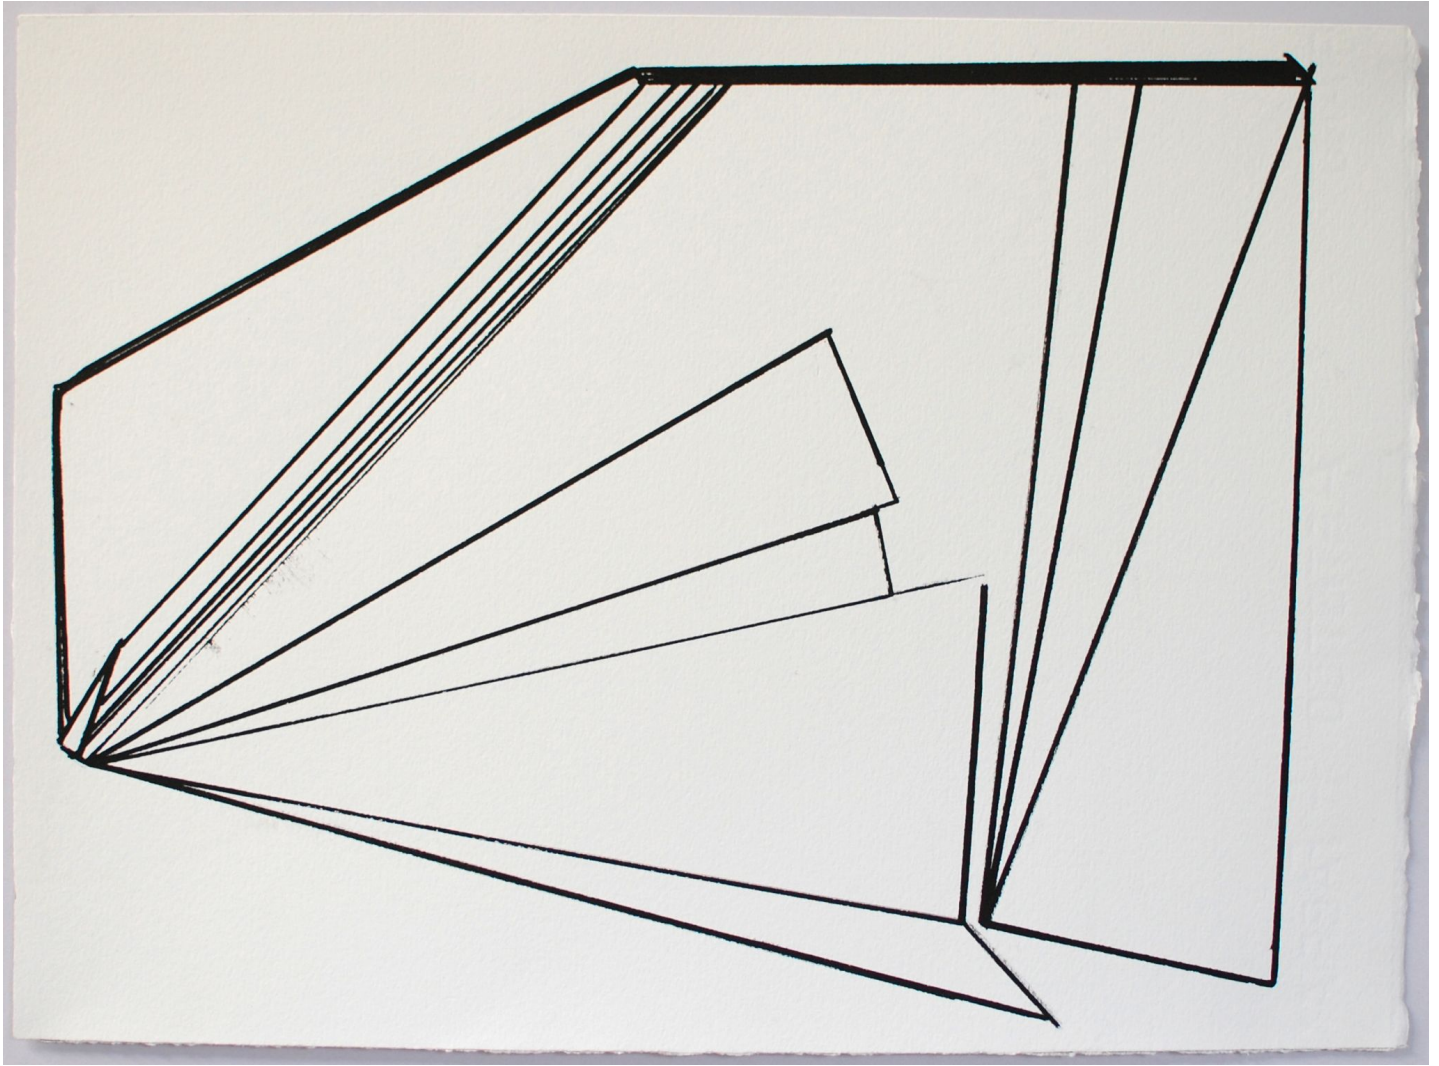

BERRY ■ CAMPBELL

Ken Greenleaf, *Linear 1*, 2014
Acrylic on paper, 11 x 14 in. (27.9 x 35.6 cm)
GRE-00024