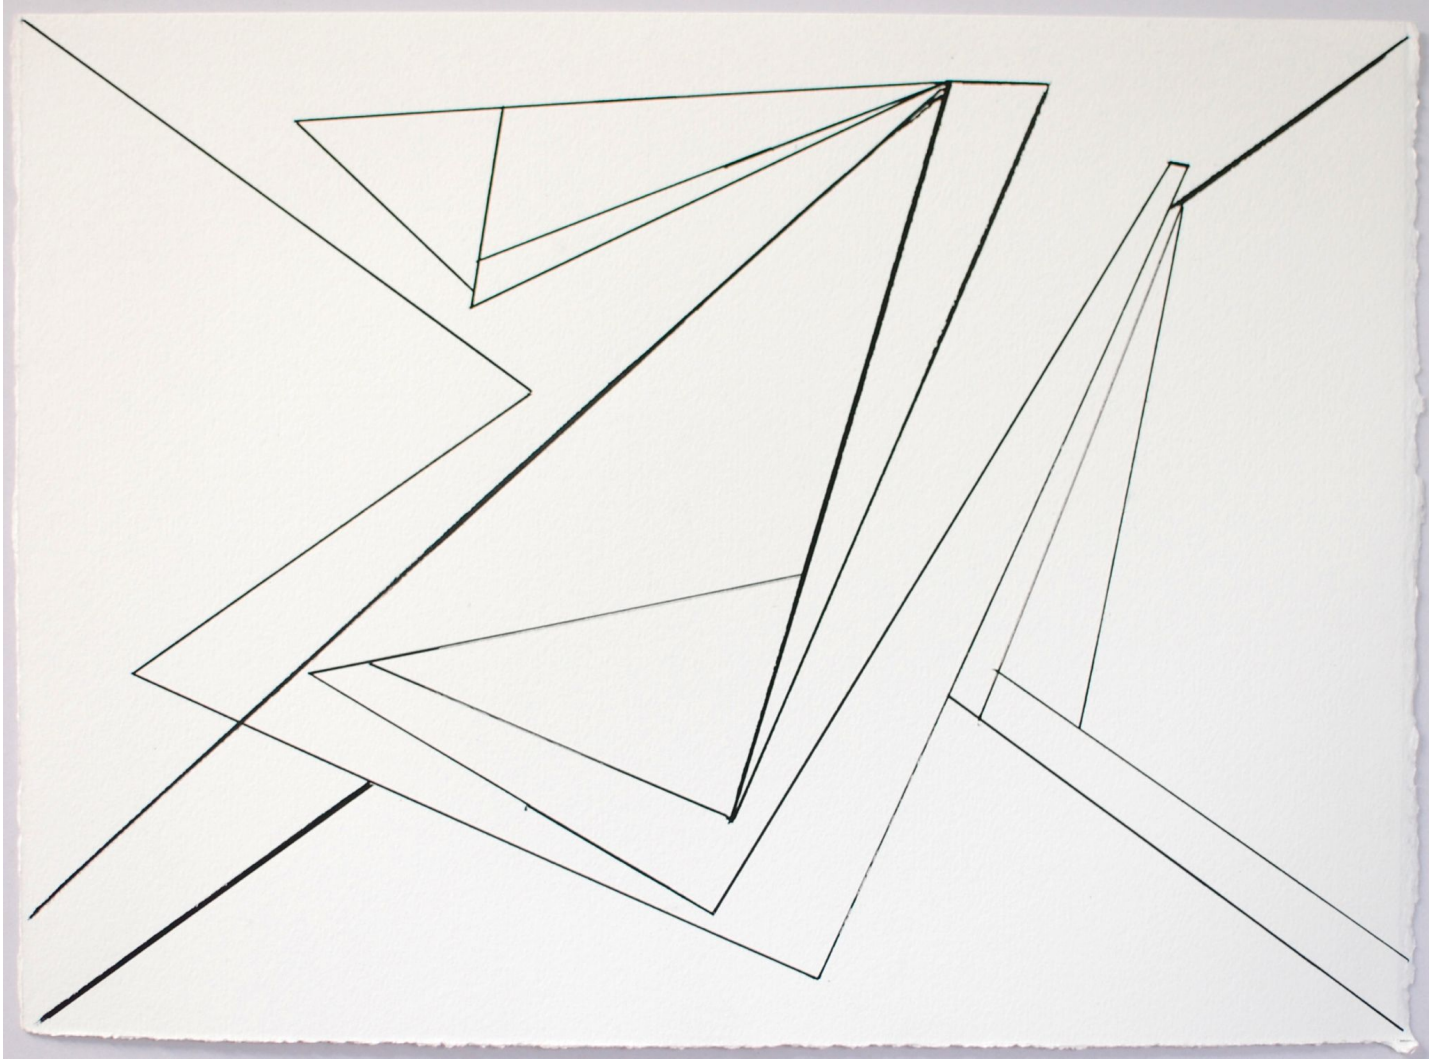

# BERRY ■ CAMPBELL

Ken Greenleaf, *Linear 6*, 2014  
Acrylic on paper, 11 x 14 in. (27.9 x 35.6 cm)  
GRE-00026