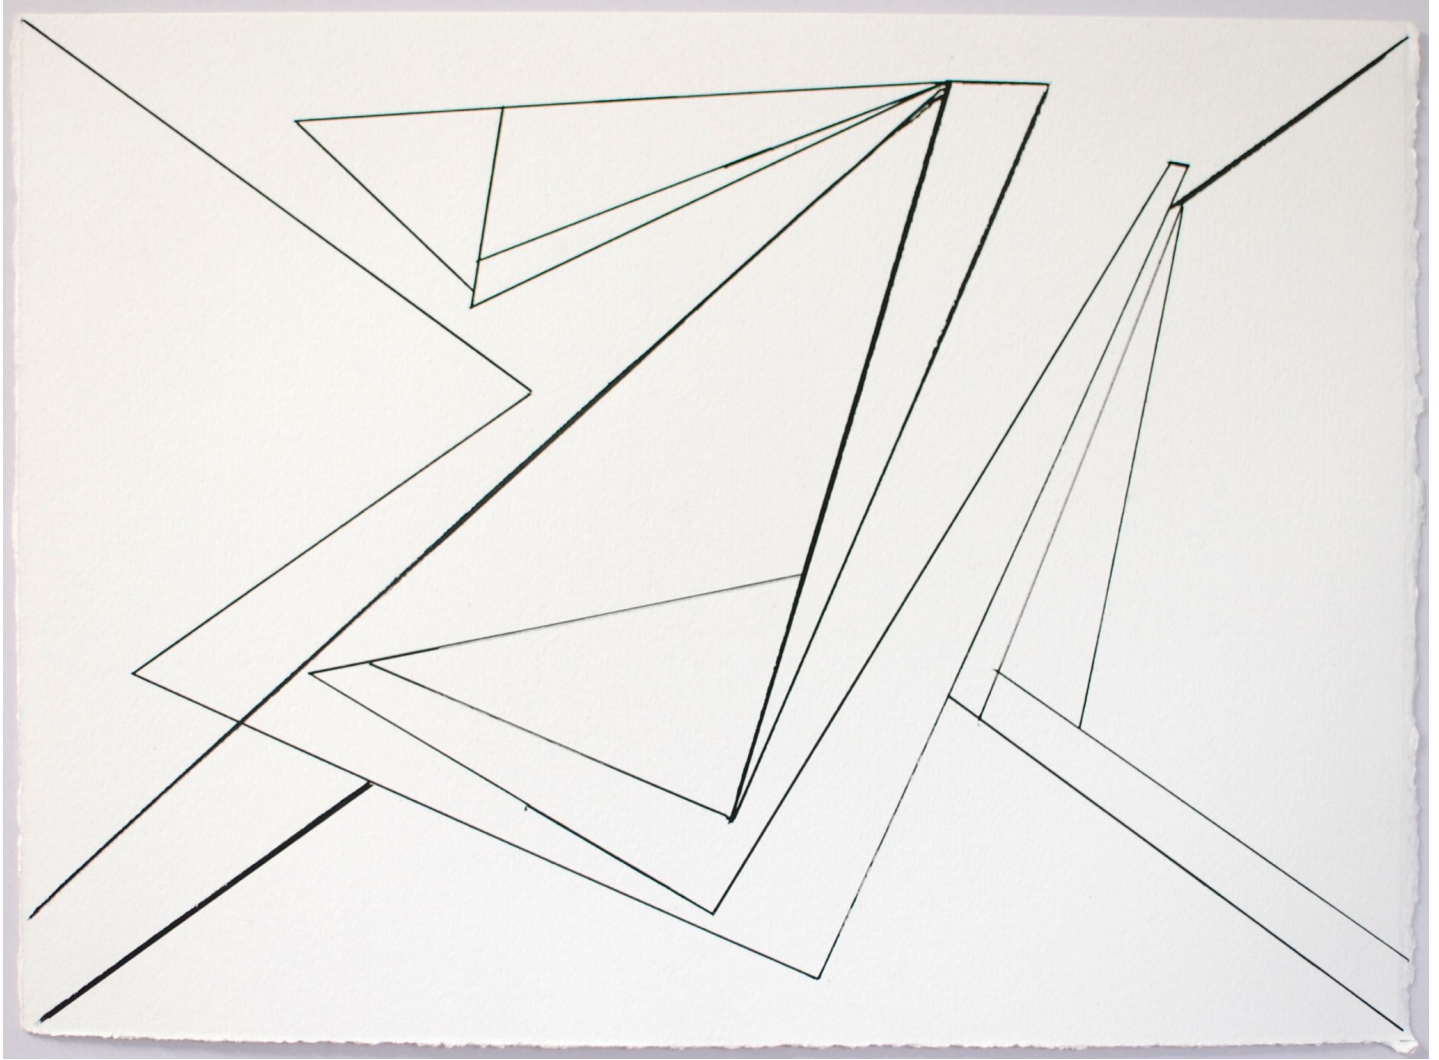

BERRY ■ CAMPBELL

Ken Greenleaf, *Linear 6*, 2014
Acrylic on paper, 11 x 14 in. (27.9 x 35.6 cm)
GRE-00026