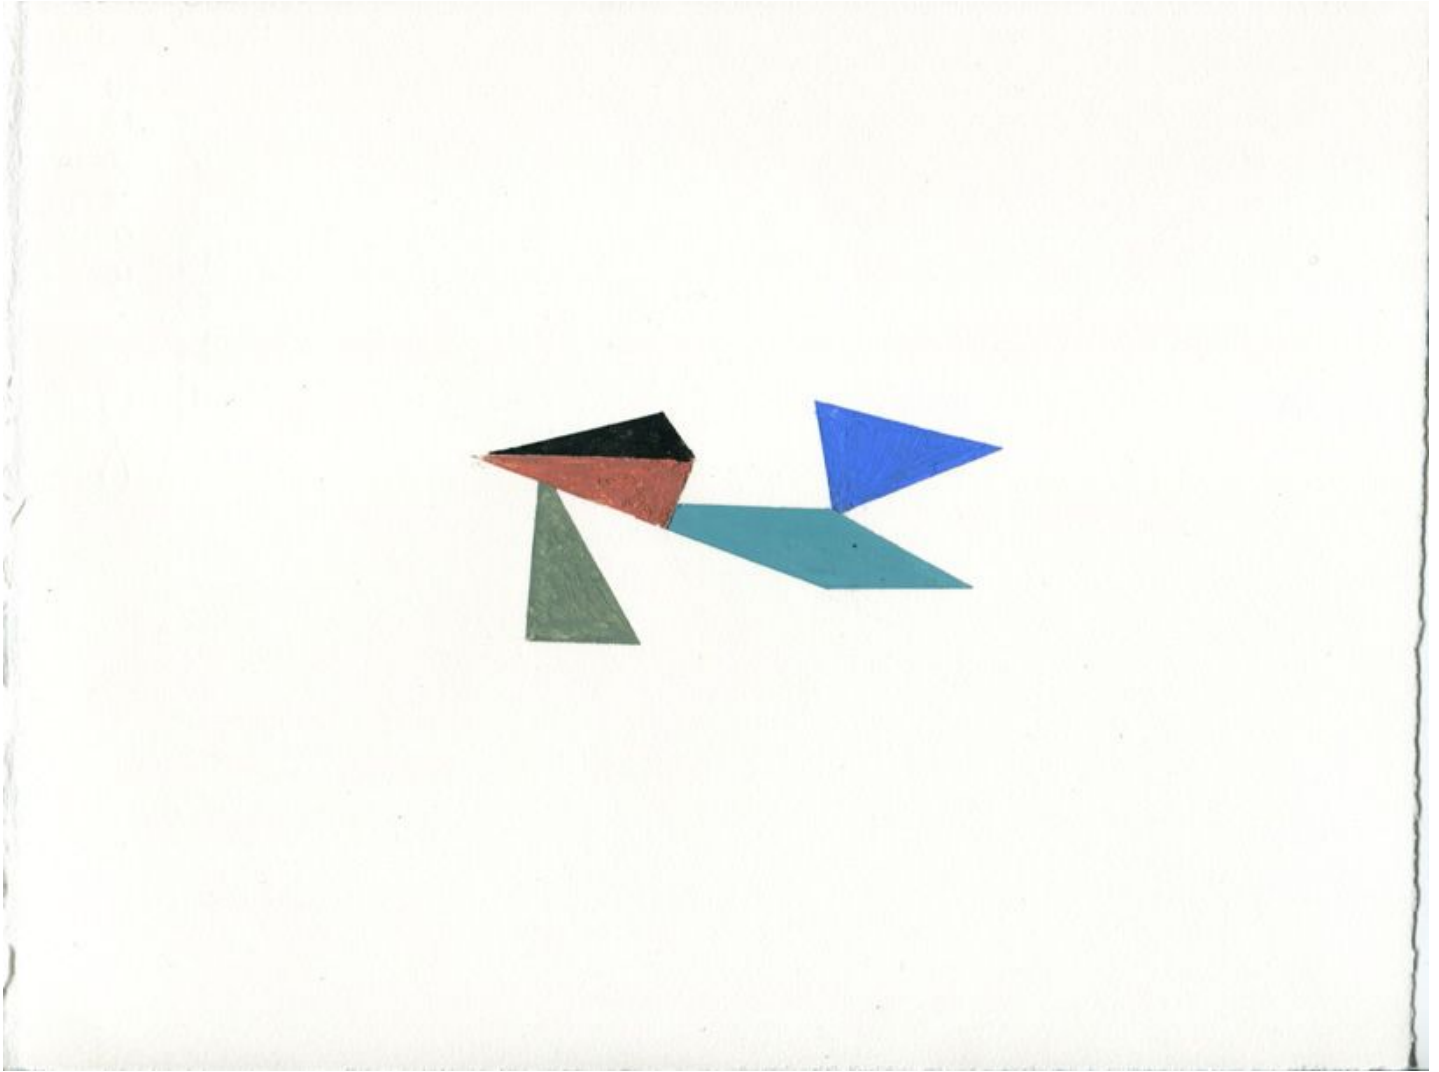

BERRY ■ CAMPBELL

Ken Greenleaf, *Gauge 35*, 2012
Oil pastel on paper, 8 1/2 x 11 in. (21.6 x 27.9 cm)
GRE-00004