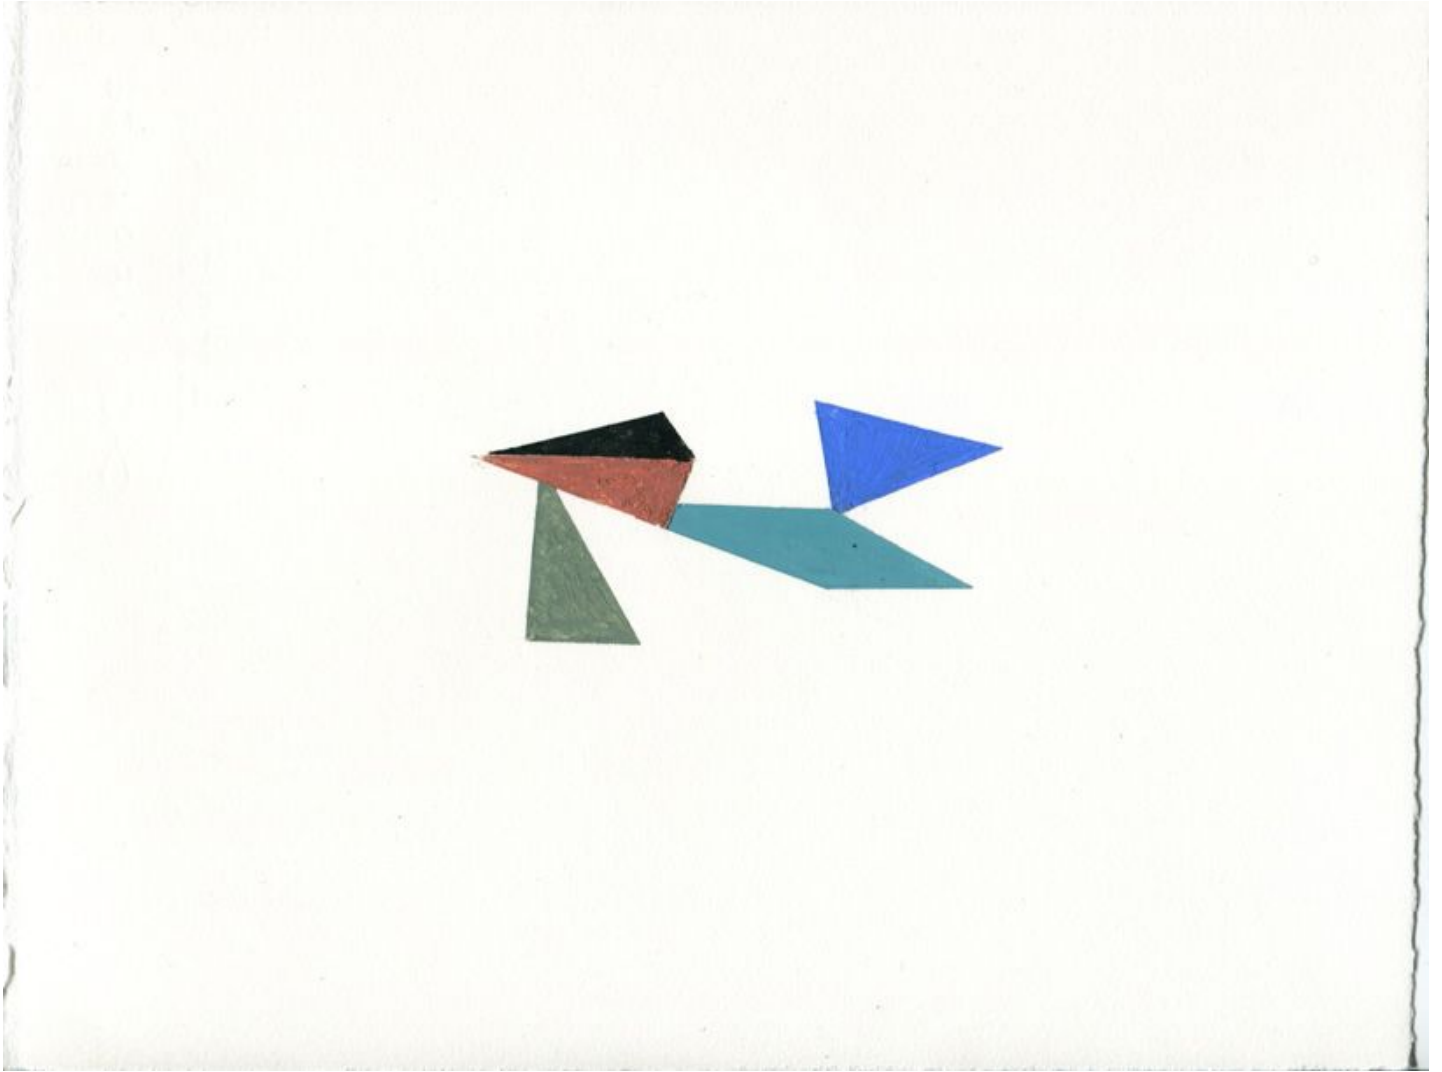

# BERRY ■ CAMPBELL

Ken Greenleaf, *Gauge 35*, 2012  
Oil pastel on paper, 8 1/2 x 11 in. (21.6 x 27.9 cm)  
GRE-00004