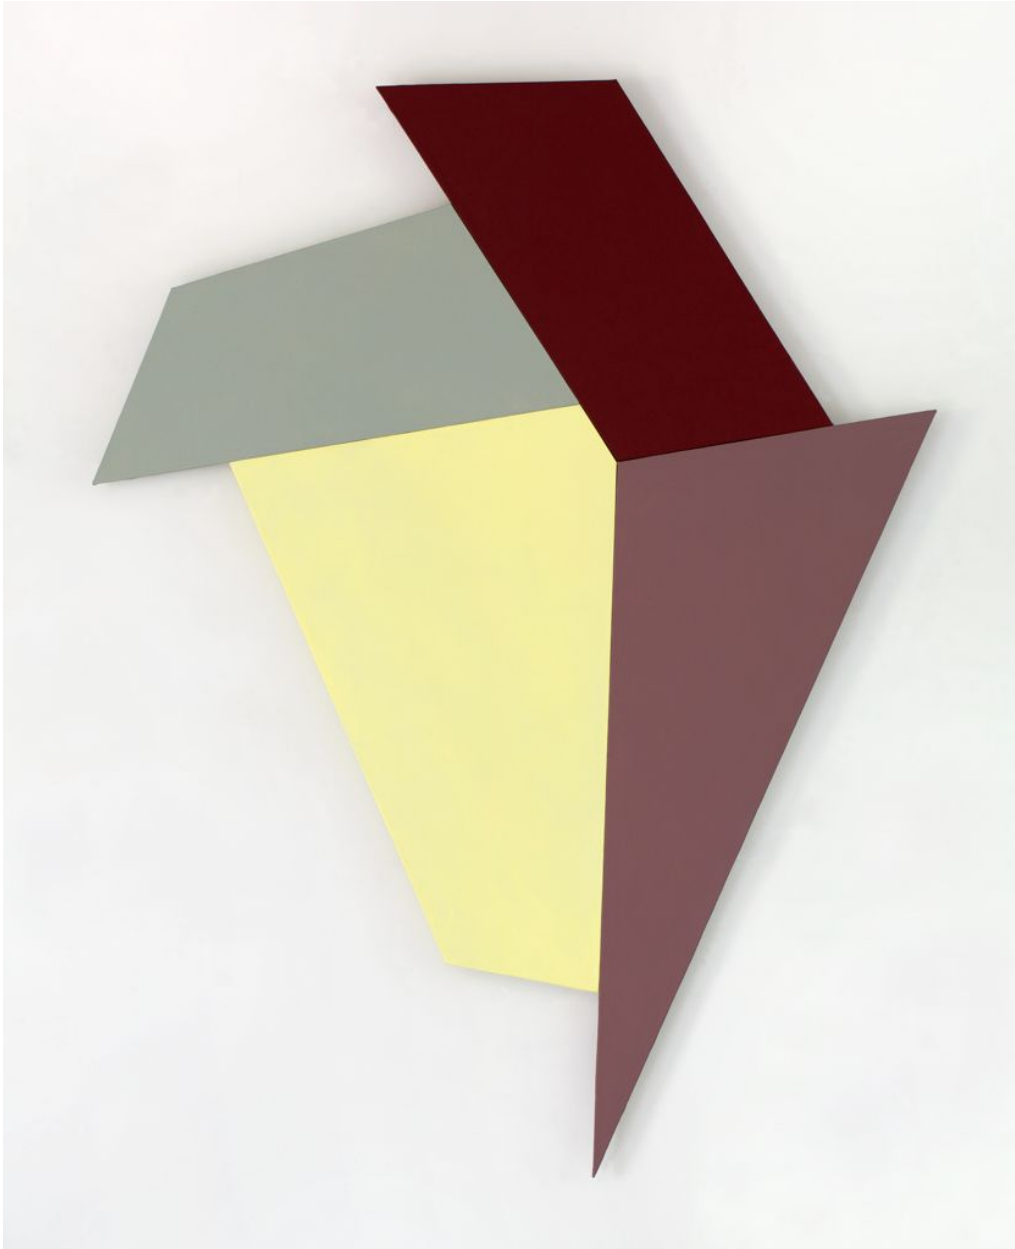

# BERRY ■ CAMPBELL

Ken Greenleaf, *5-Polarity* | SOLD, 2014  
Acrylic on canvas on shaped support, 39 x 30 in. (99.1 x 76.2 cm)  
GRE-00019