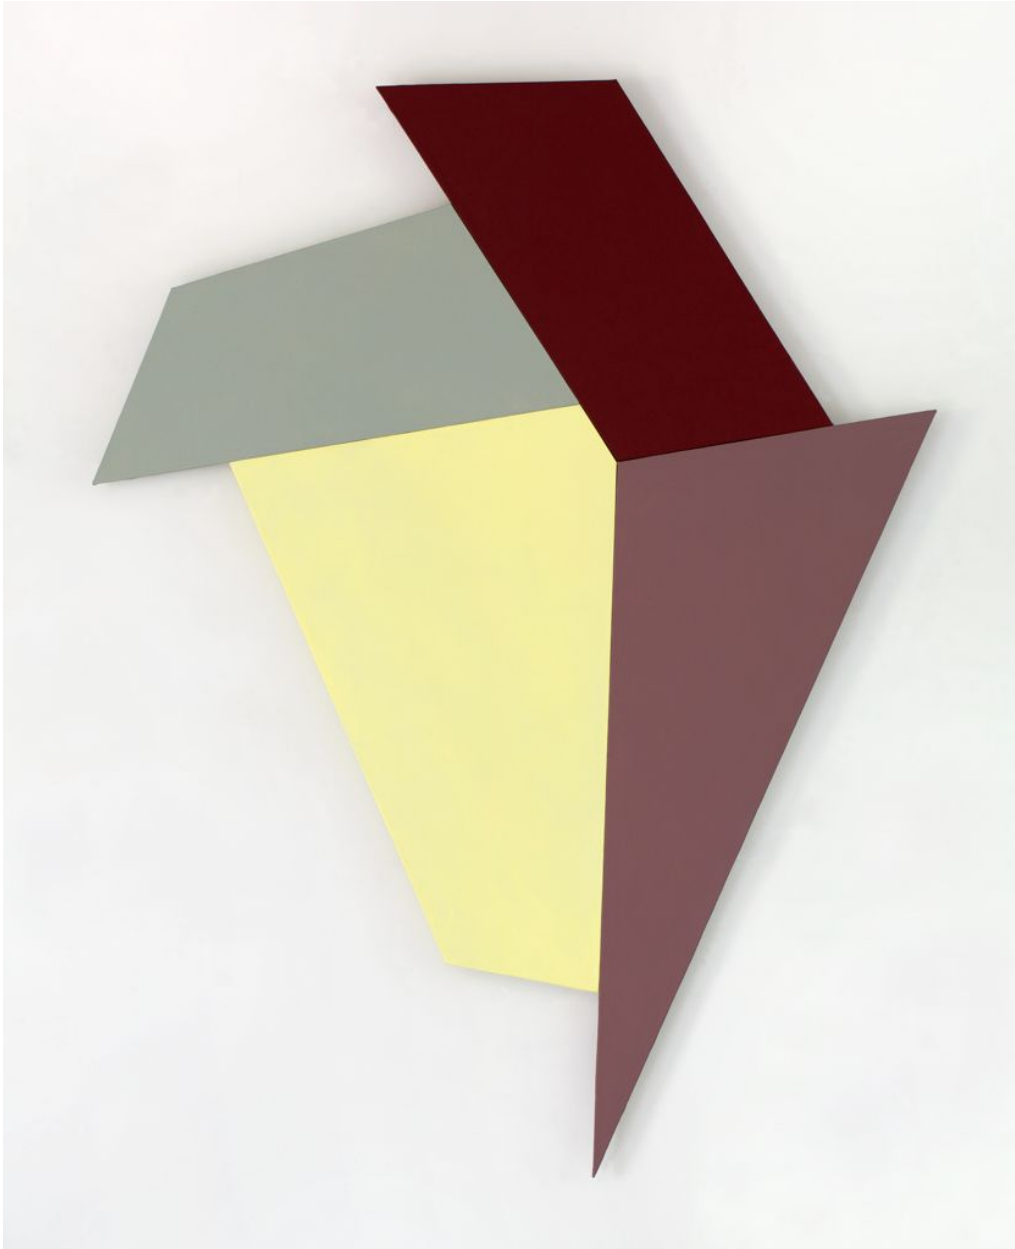

BERRY ■ CAMPBELL

Ken Greenleaf, *5-Polarity* | SOLD, 2014
Acrylic on canvas on shaped support, 39 x 30 in. (99.1 x 76.2 cm)
GRE-00019