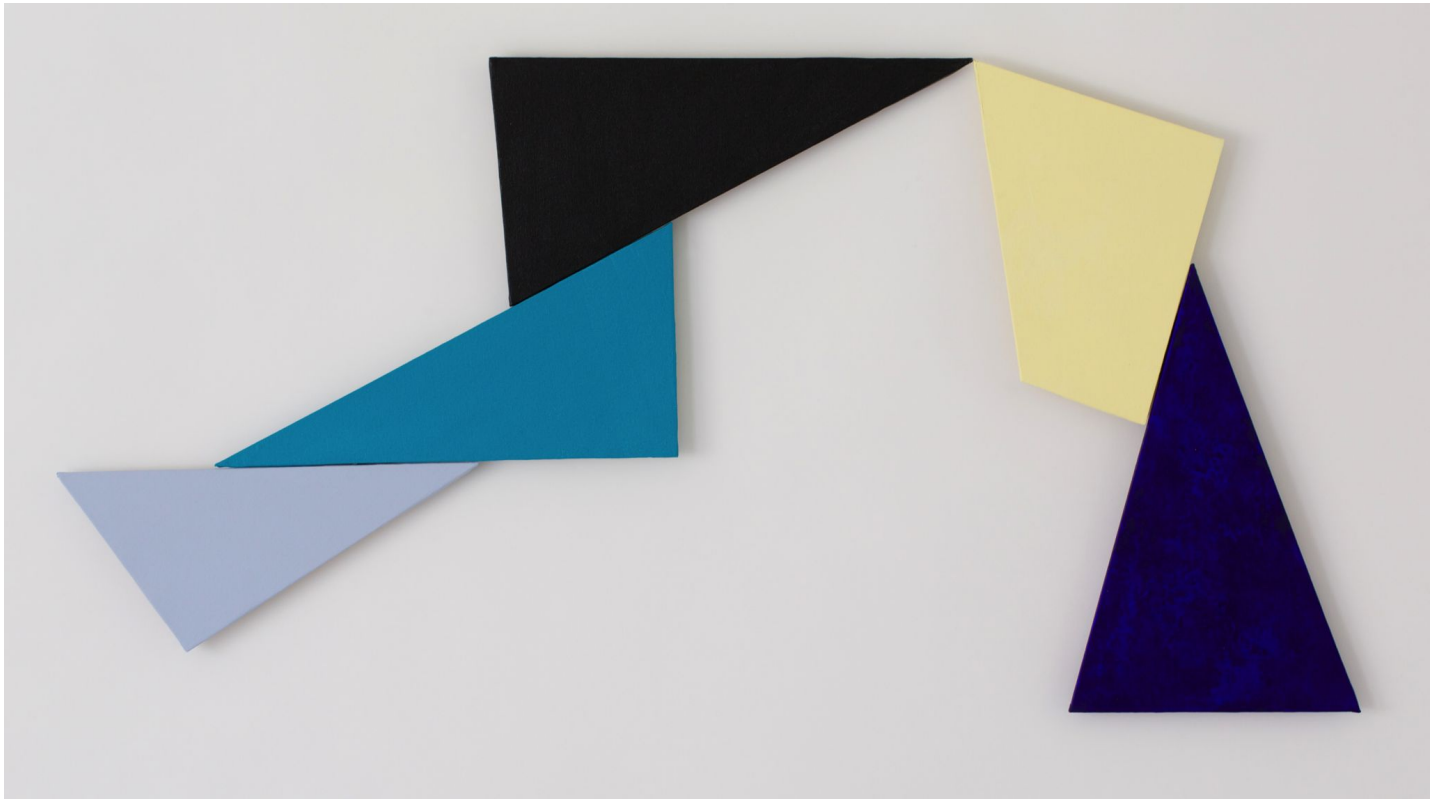

BERRY ■ CAMPBELL

Ken Greenleaf, *2-Polarity*, 2013

Acrylic on canvas on shaped support, 24 x 40 in. (61 x 101.6 cm)

GRE-00021