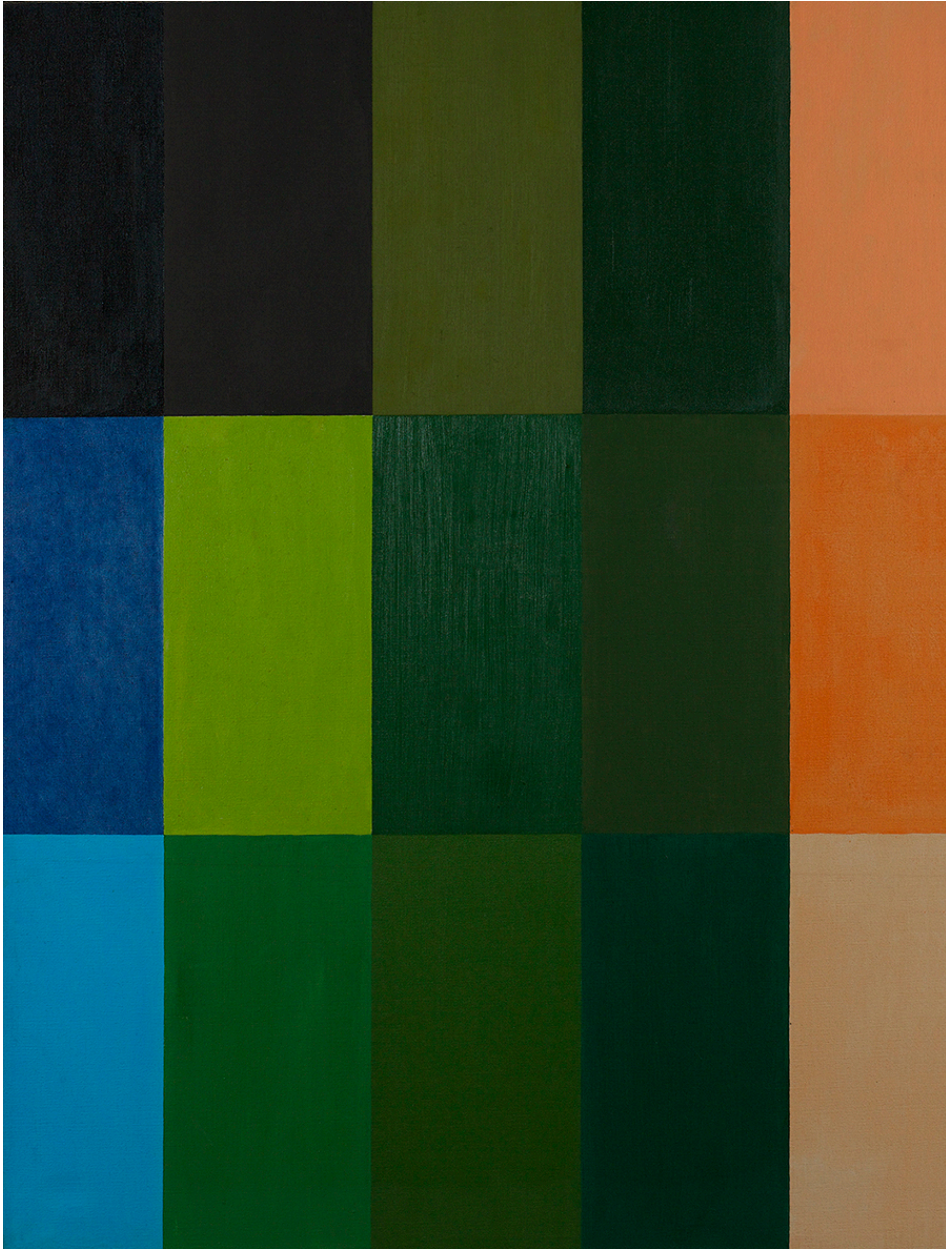

# BERRY ■ CAMPBELL

Albert Stadler, *Untitled | SOLD*, c. 1962  
Acrylic on canvas, 42 3/8 x 32 3/8 in. (107.6 x 82.2 cm)  
STA-00001