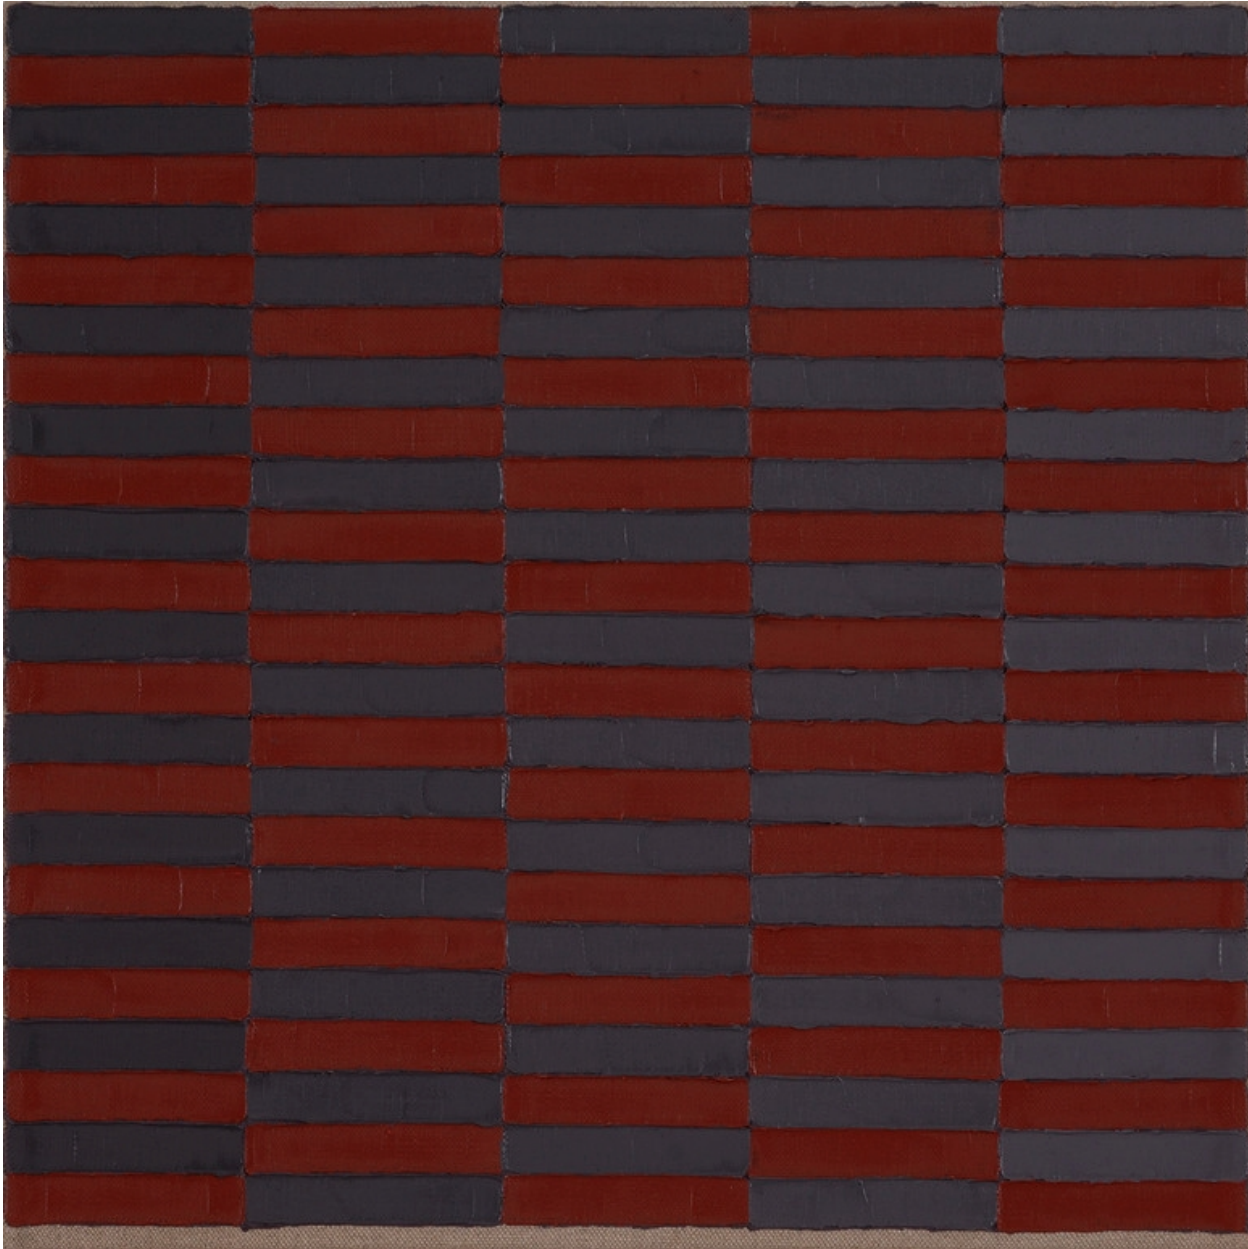

# BERRY ■ CAMPBELL

Eric Dever, *NSIBTW 26 | SOLD*, 2014  
Oil on linen, 20 x 20 in. (50.8 x 50.8 cm)  
DEV-00008