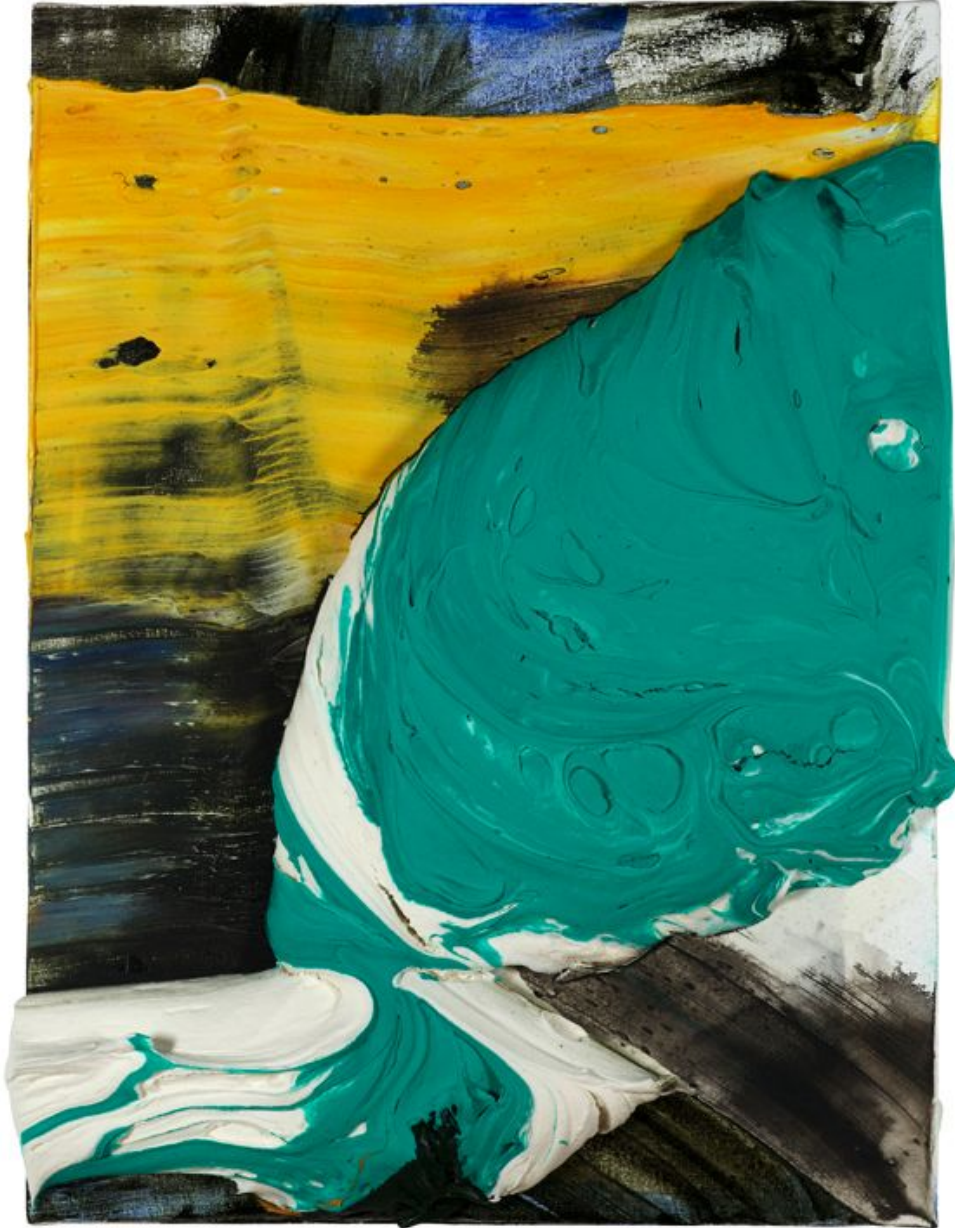

BERRY ■ CAMPBELL

James Walsh, *Teal World*, 2013
Acrylic on canvas, 24 x 18 in. (61 x 45.7 cm)
WAL-00004