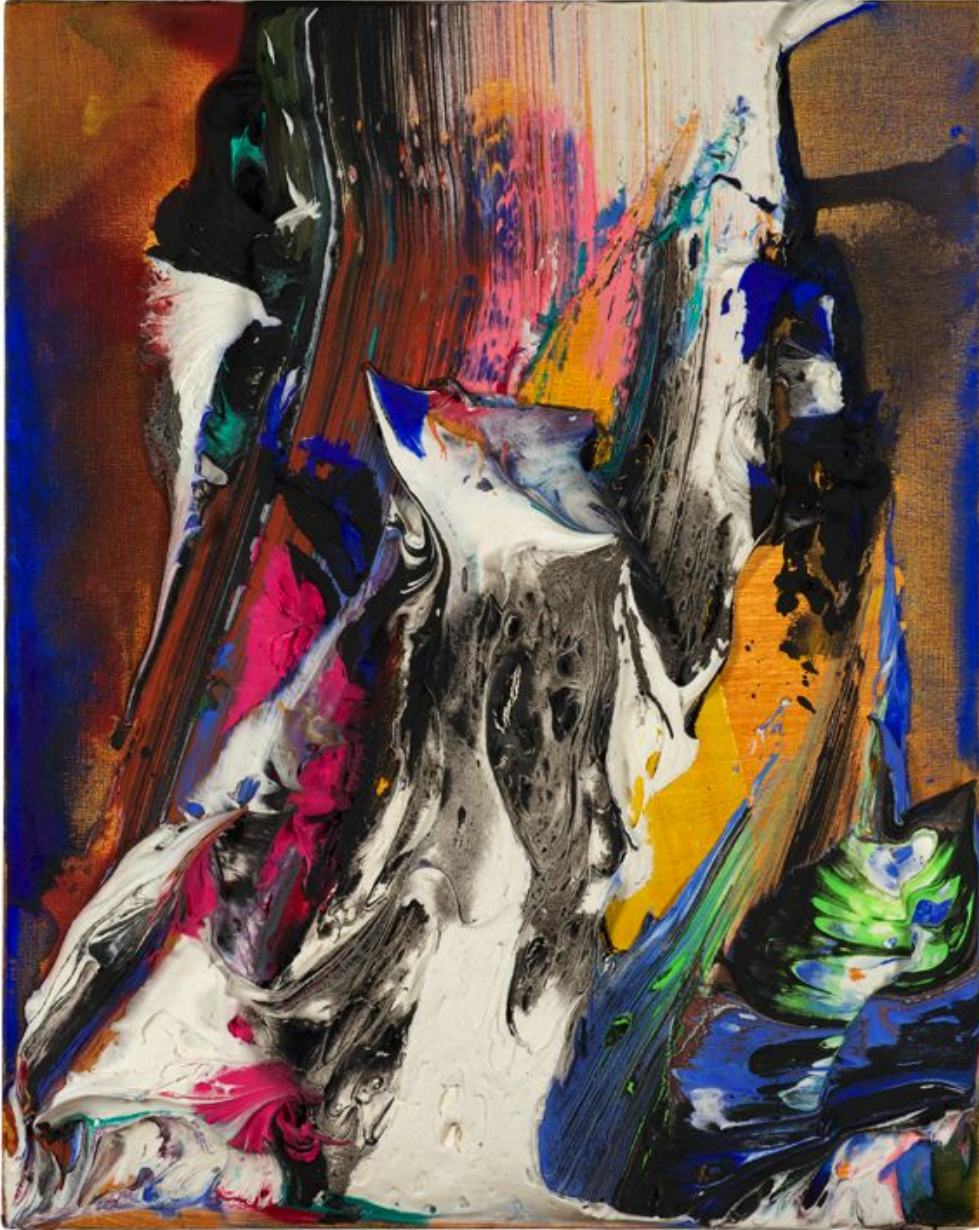

BERRY ■ CAMPBELL

James Walsh, *Station: EXP*, 2011
Acrylic on canvas, 30 x 24 in. (76.2 x 61 cm)
WAL-00005