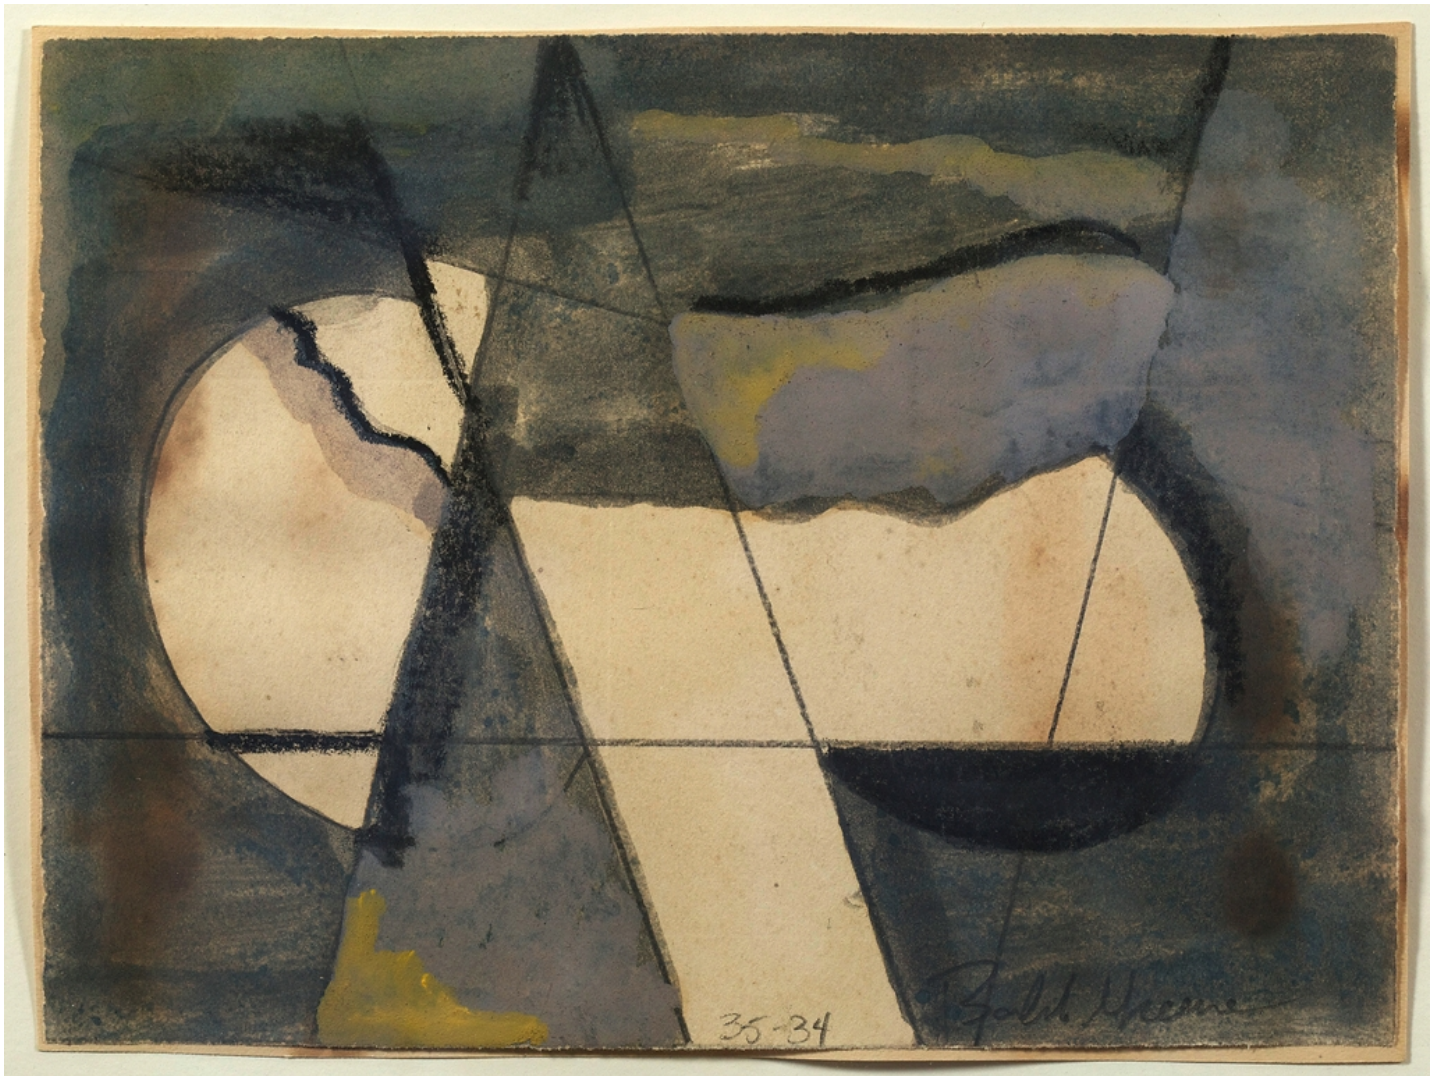

BERRY ■ CAMPBELL

Balcomb Greene, 35-34 | SOLD, 1934
Mixed media on paper, 5 x 7 in. (12.7 x 17.8 cm)
BGR-00006