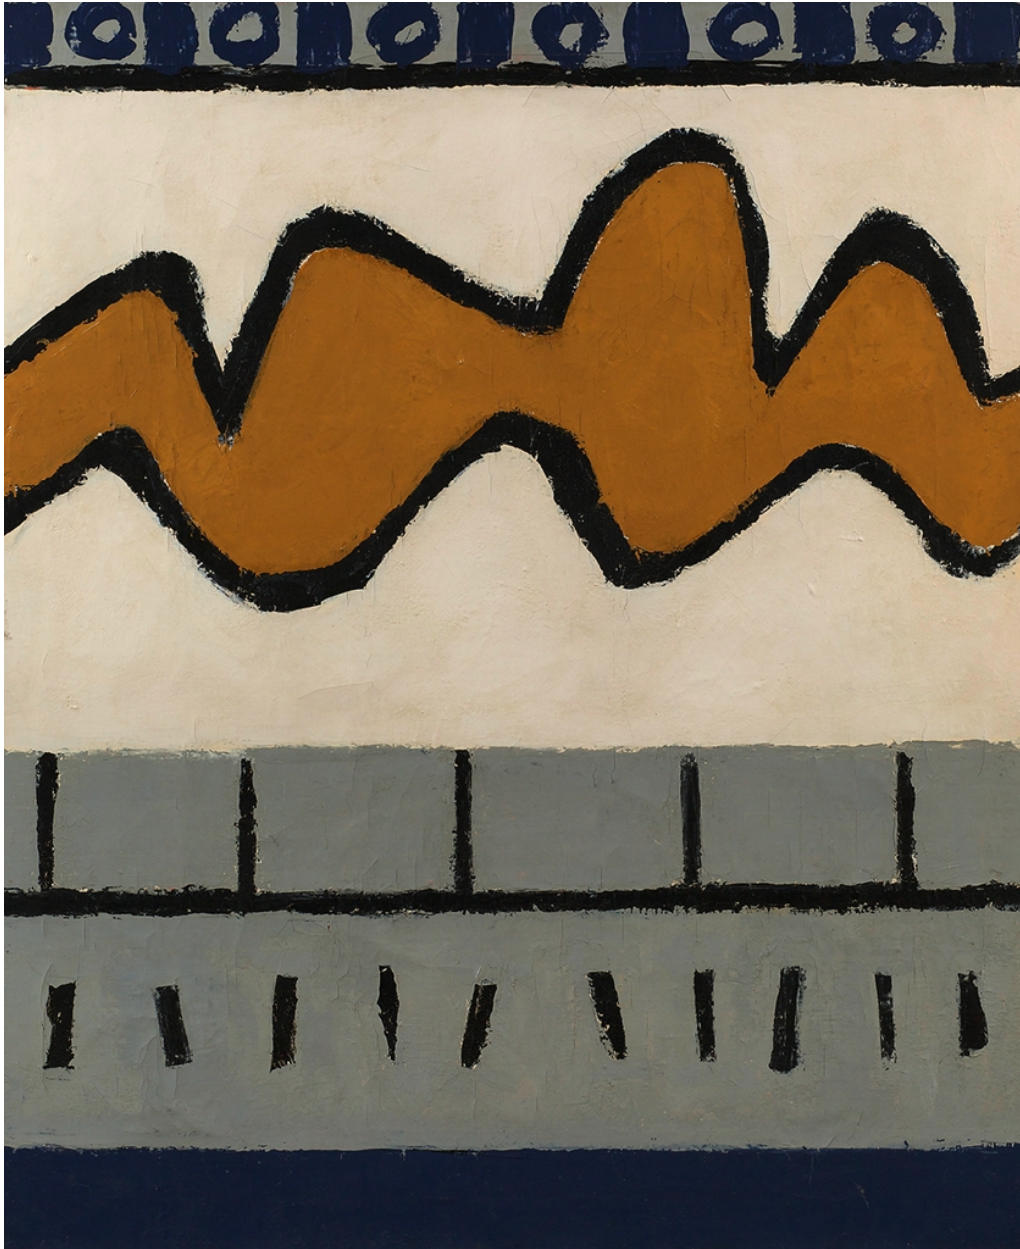

BERRY ■ CAMPBELL

Raymond Hendler, *Pipestone (No. 7)* | SOLD, 1961
Magna on canvas, 36 x 30 in. (91.4 x 76.2 cm)
HEN-00028