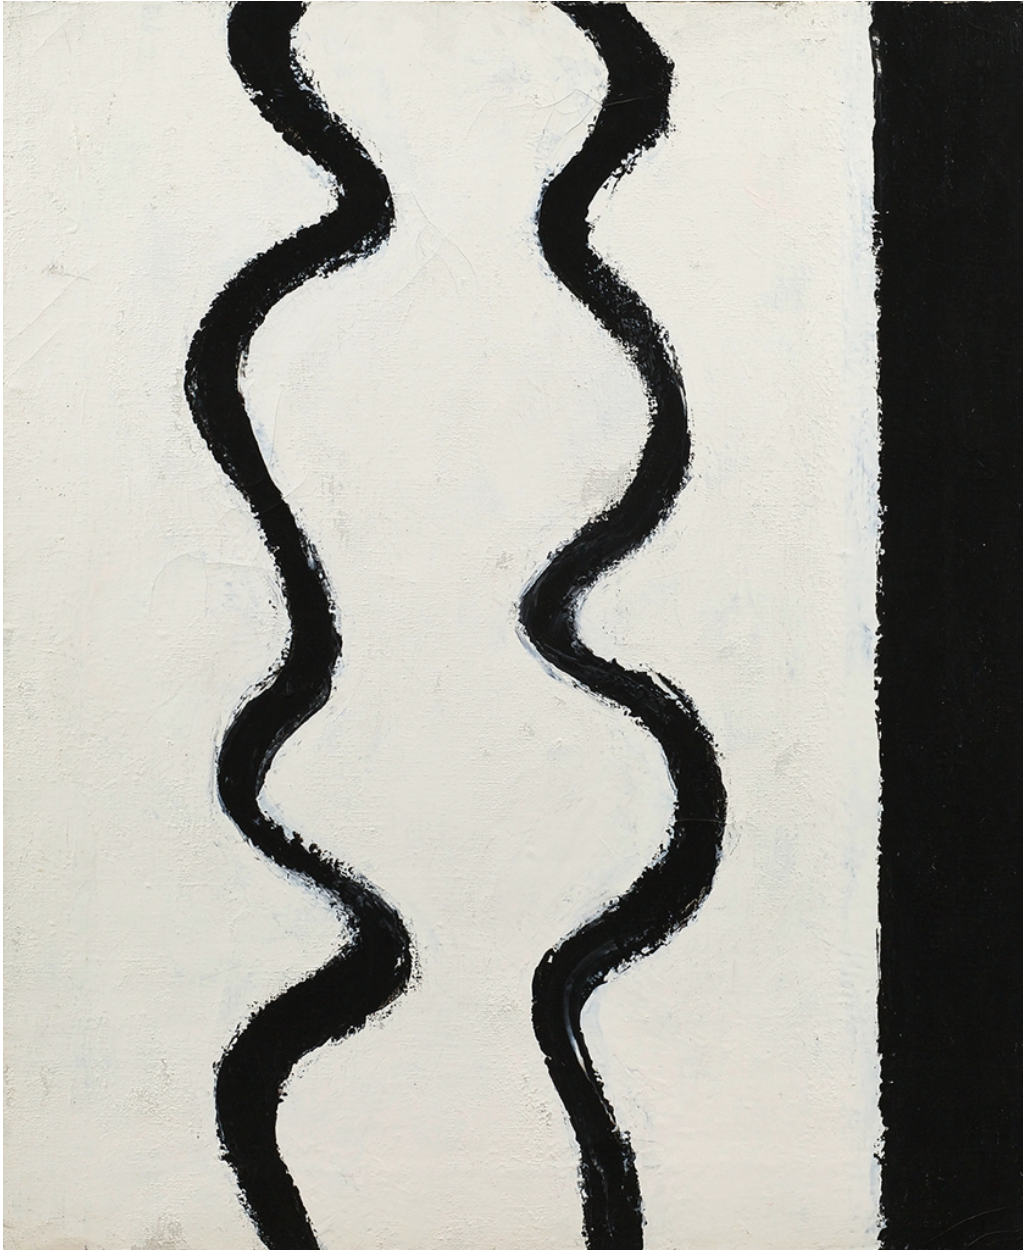

BERRY ■ CAMPBELL

Raymond Hendler, *Ladies Day (No.8)* | SOLD, 1963
Magna on canvas, 23 x 19 in. (58.4 x 48.3 cm)
HEN-00027