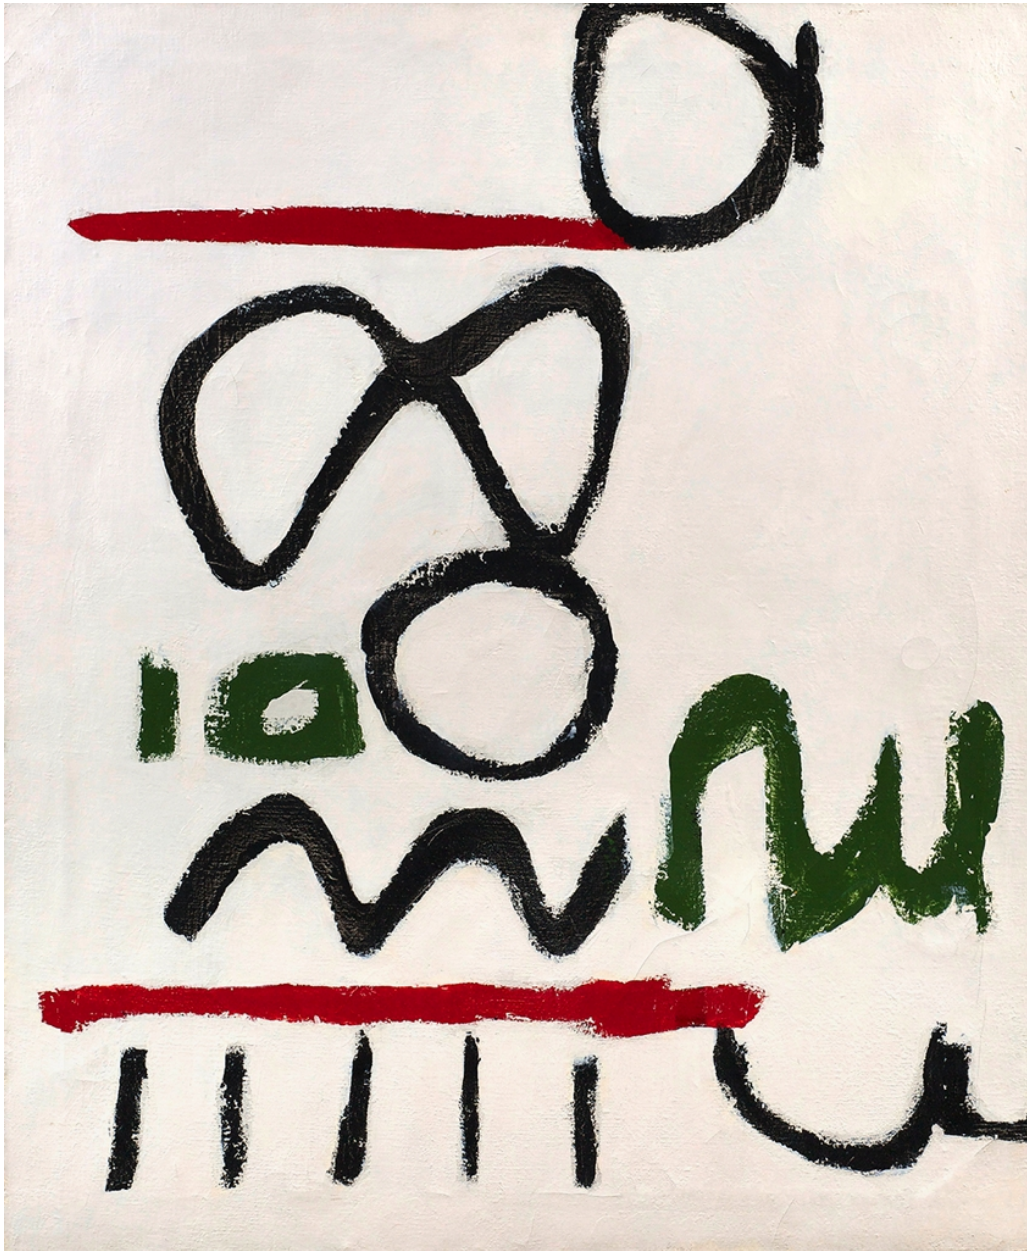

BERRY ■ CAMPBELL

Raymond Hendler, *Rue de la ten (No. 12)*, 1963
Magna on canvas, 33 x 27 in. (83.8 x 68.6 cm)
HEN-00024