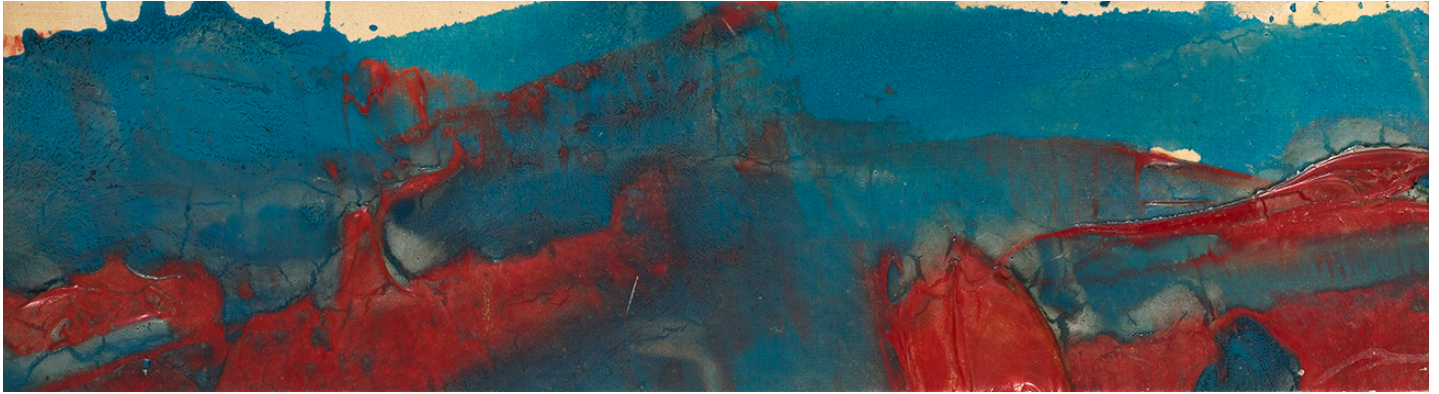

# BERRY ■ CAMPBELL

Walter Darby Bannard, *Blue Cayou*, 1977  
Acrylic on canvas, 9 3/4 x 32 in. (24.8 x 81.3 cm)  
BAN-00038