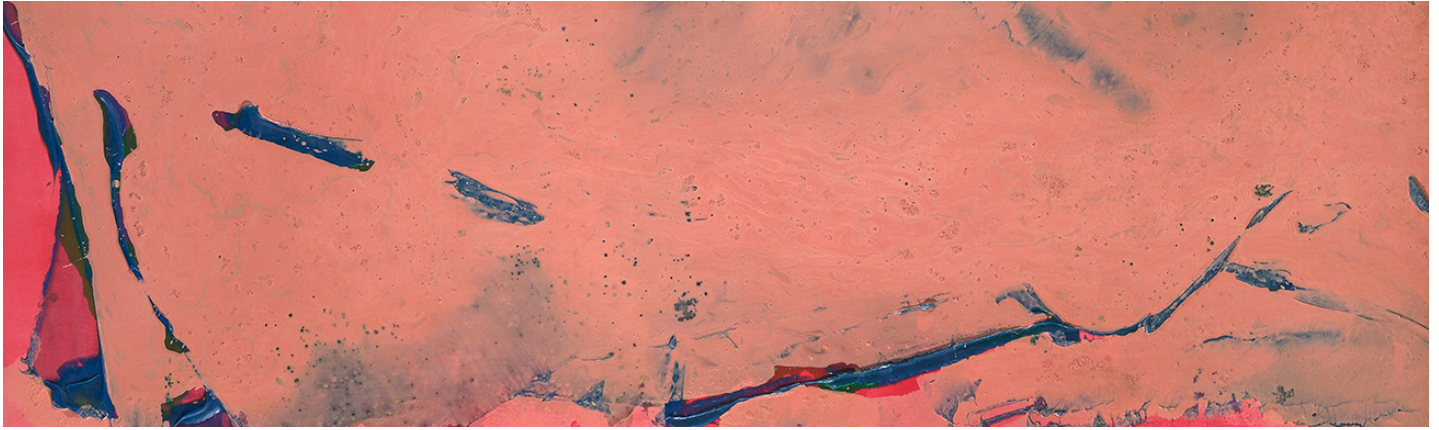

BERRY ■ CAMPBELL

Walter Darby Bannard, *May's Edge*, 1978
Acrylic on canvas, 26 x 86 1/2 in. (66 x 219.7 cm)
BAN-00021