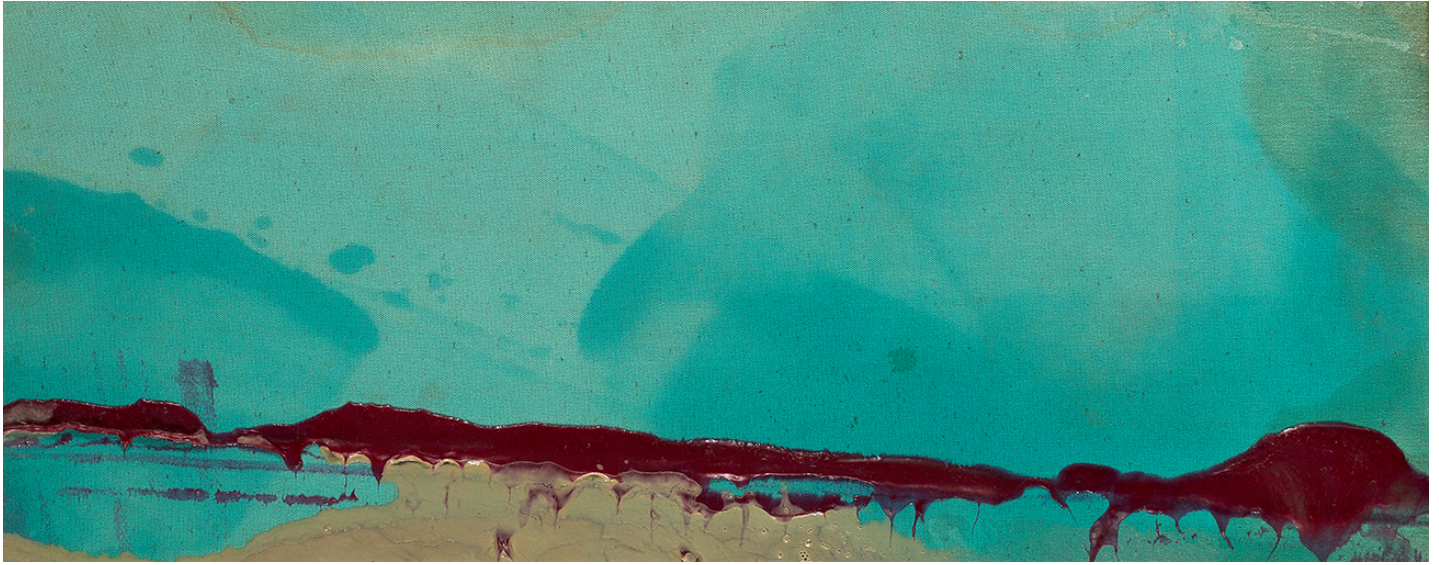

# BERRY ■ CAMPBELL

Walter Darby Bannard, *Mariana*, 1978  
Acrylic on canvas, 11 1/2 x 27 1/2 in. (29.2 x 69.8 cm)  
BAN-00040