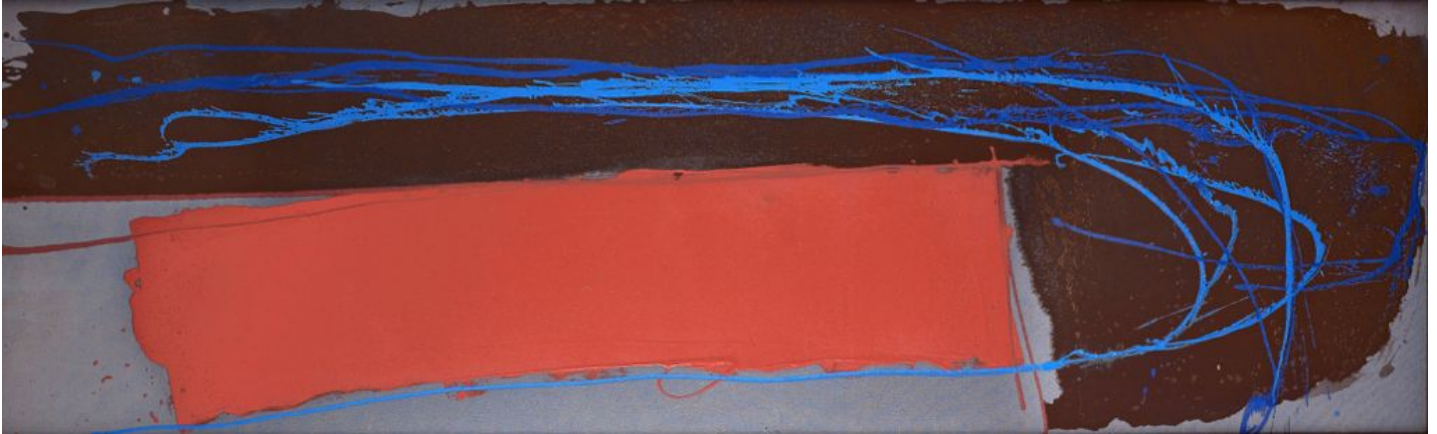

BERRY ■ CAMPBELL

Dan Christensen, *Rain Queen* | *SOLD*, 1982
Acrylic on canvas, 30 1/2 x 100 3/4 in. (77.5 x 255.9 cm)
CHR-00002