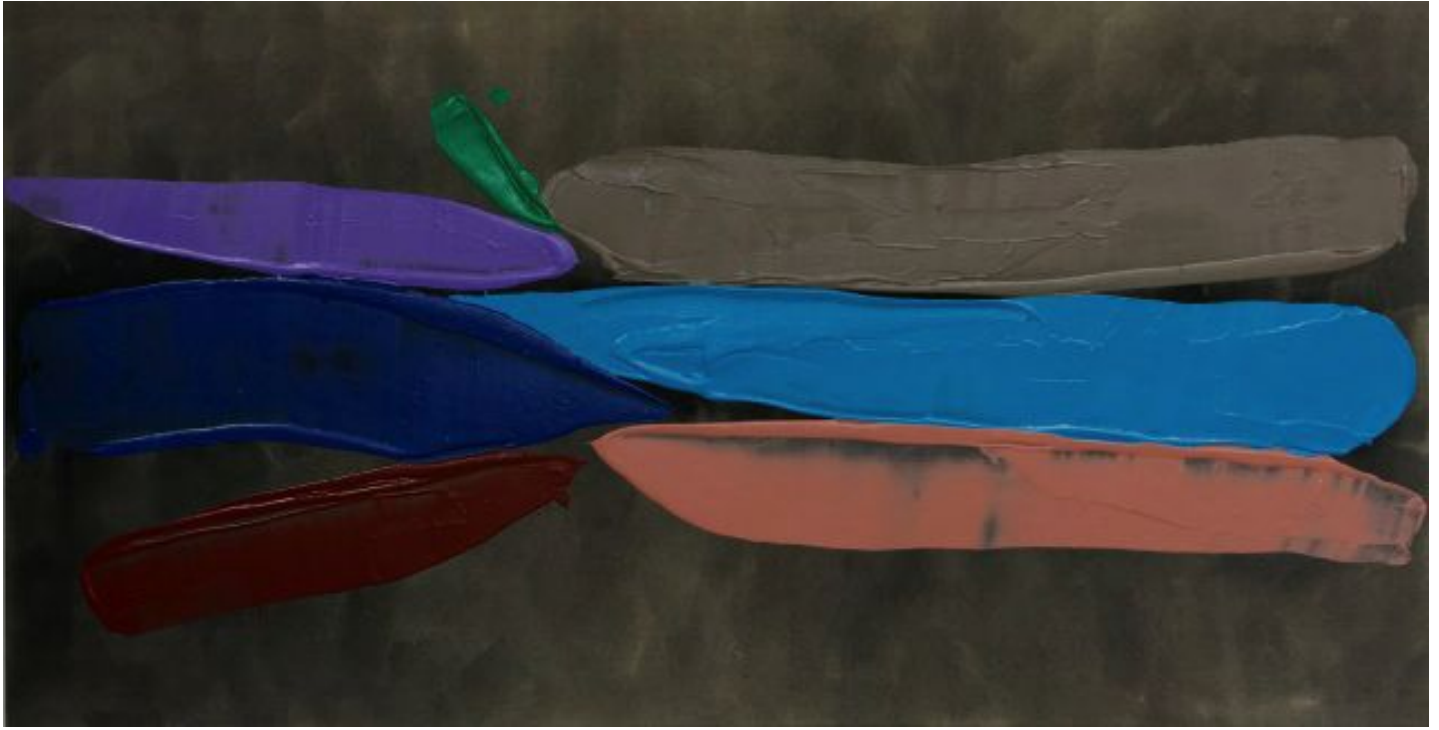

# BERRY ■ CAMPBELL

William Pehudoff, *AC-85-015*, 1985  
Acrylic on canvas, 42 x 82 in. (106.7 x 208.3 cm)  
PER-00012