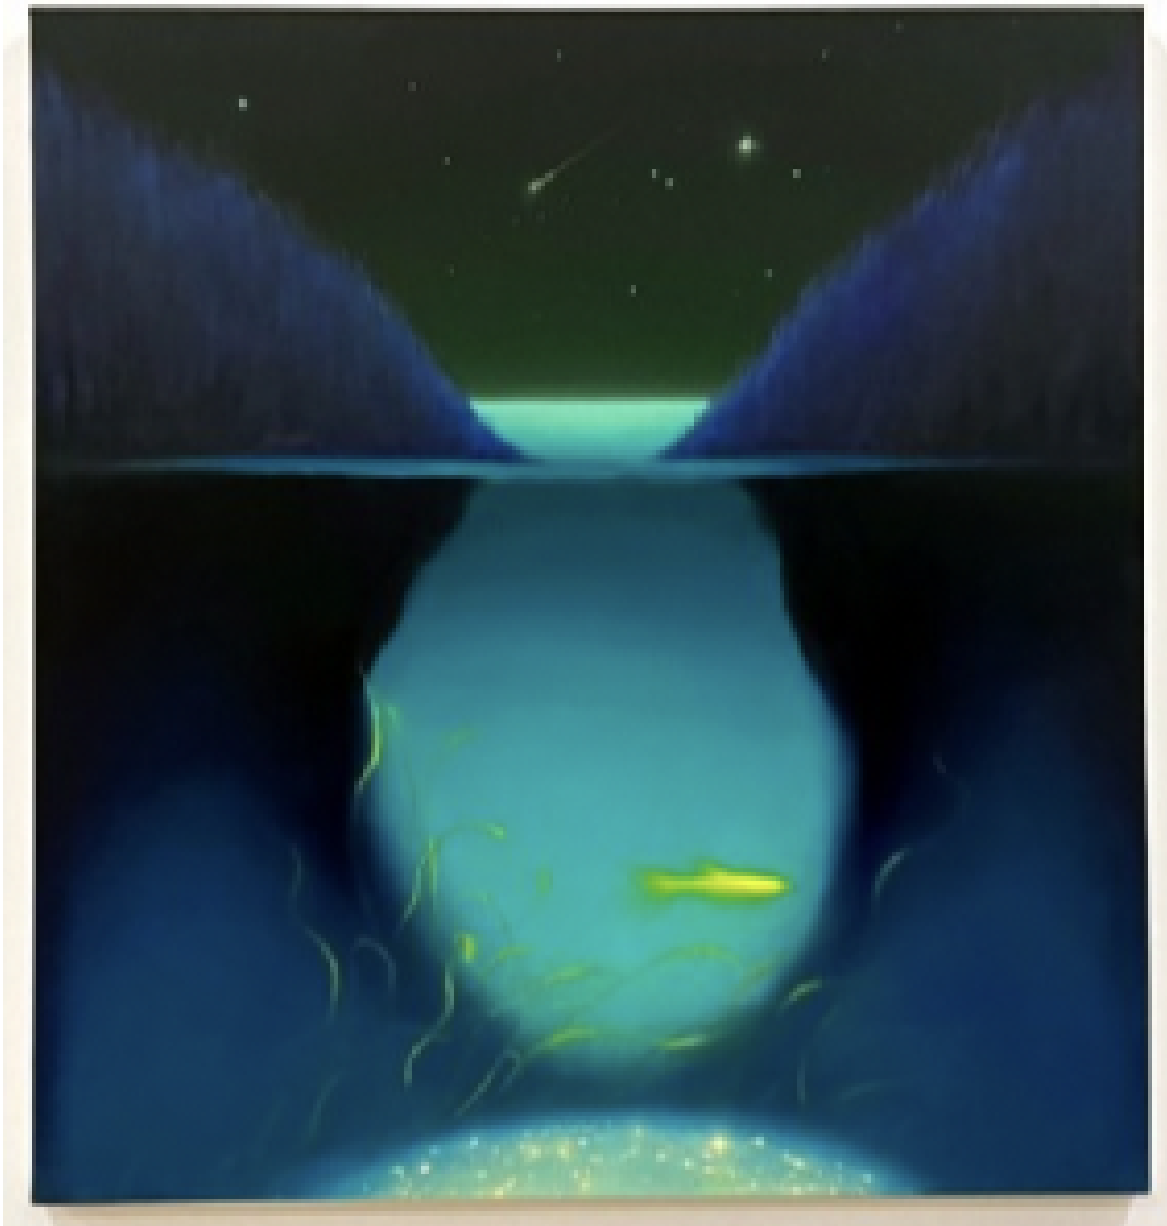

BERRY ■ CAMPBELL

Sarah Lee, *Underworld* | SOLD, 2024
Oil on linen, 32 x 30 in.
LEE-00001