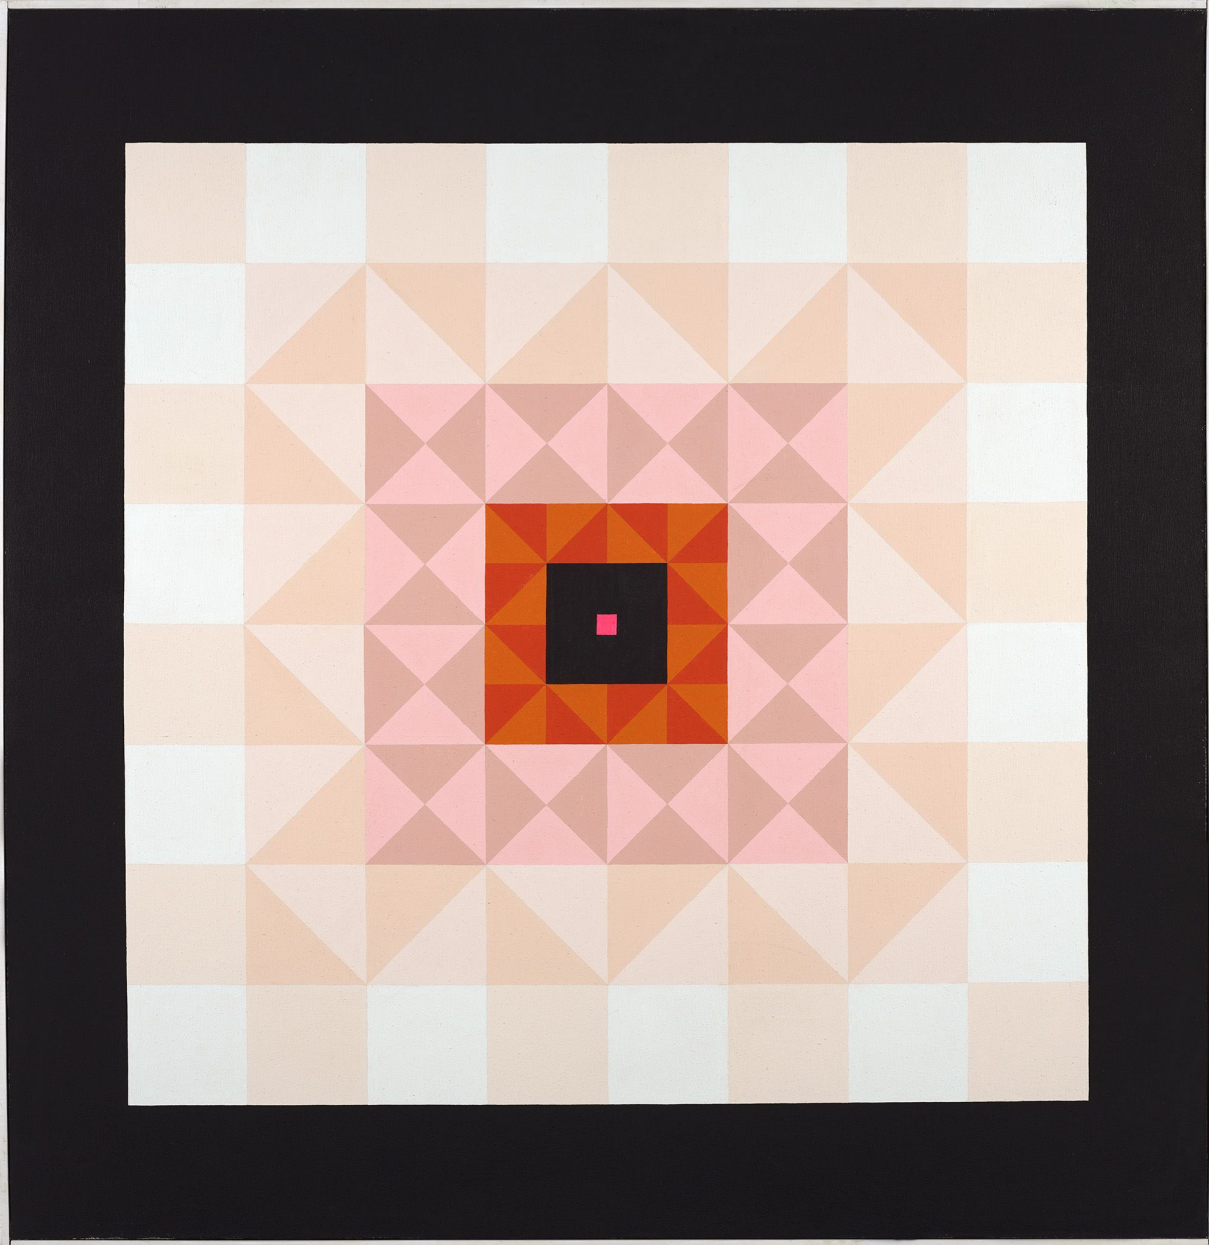

# BERRY CAMPBELL

Mary Dill Henry, *Rapunzel's Tower*, 1965  
Acrylic on canvas, 61 1/2 x 60 in. (156.2 x 152.4 cm)  
MHEN-00081