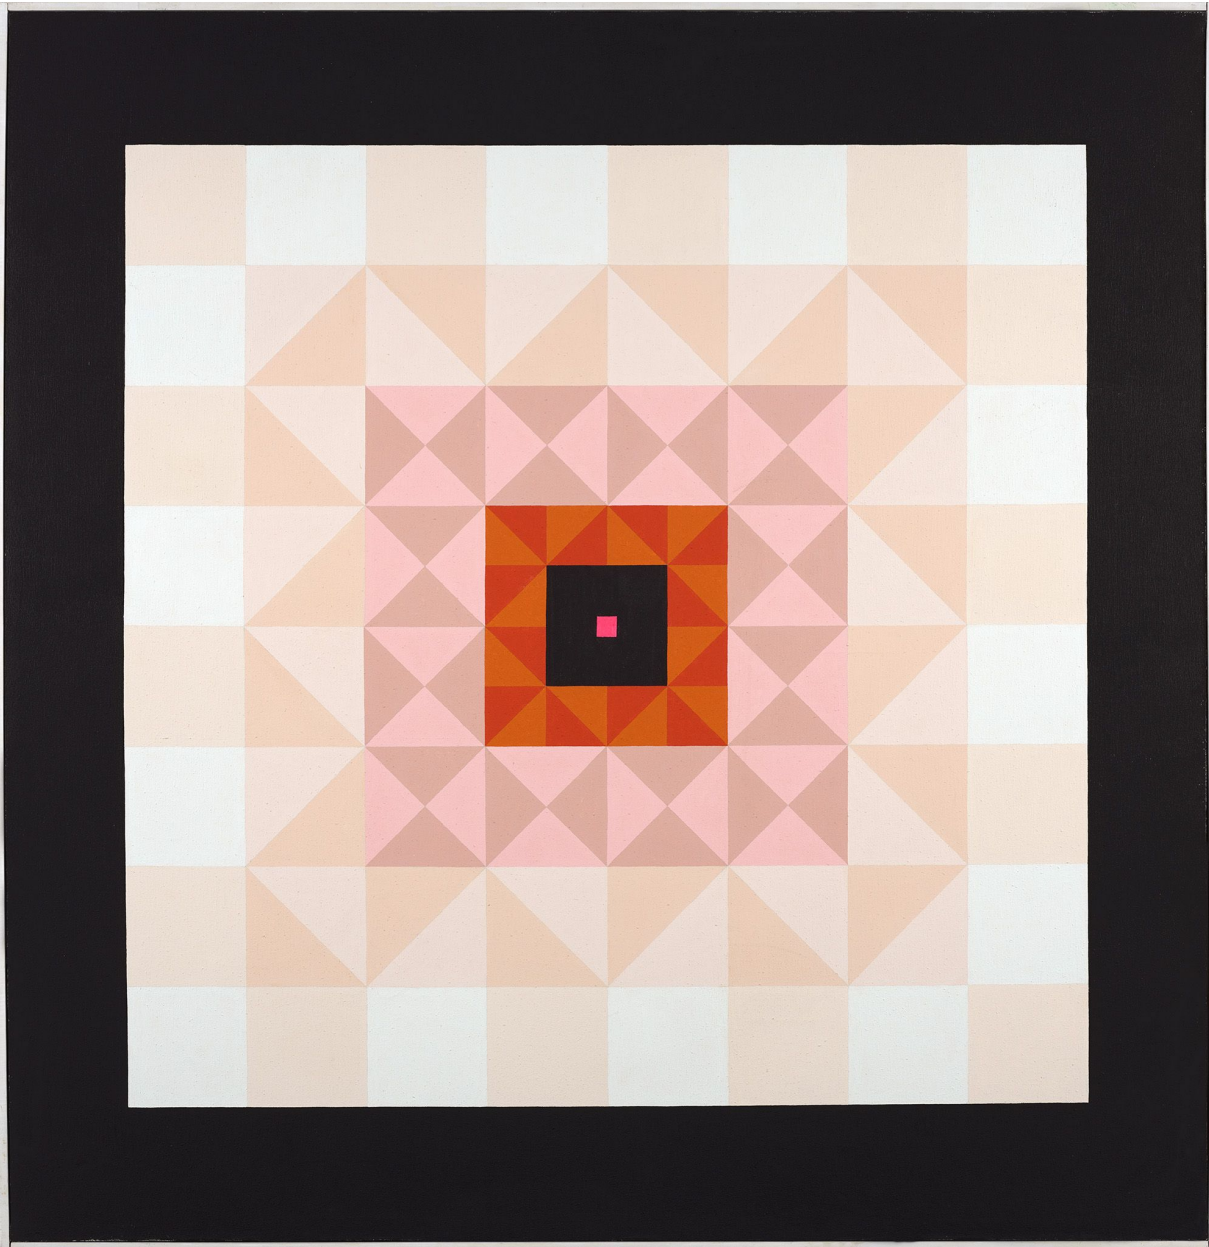

BERRY ■ CAMPBELL

Mary Dill Henry, *Rapunzel's Tower*, 1965
Acrylic on canvas, 61 1/2 x 60 in. (156.2 x 152.4 cm)
MHEN-00081