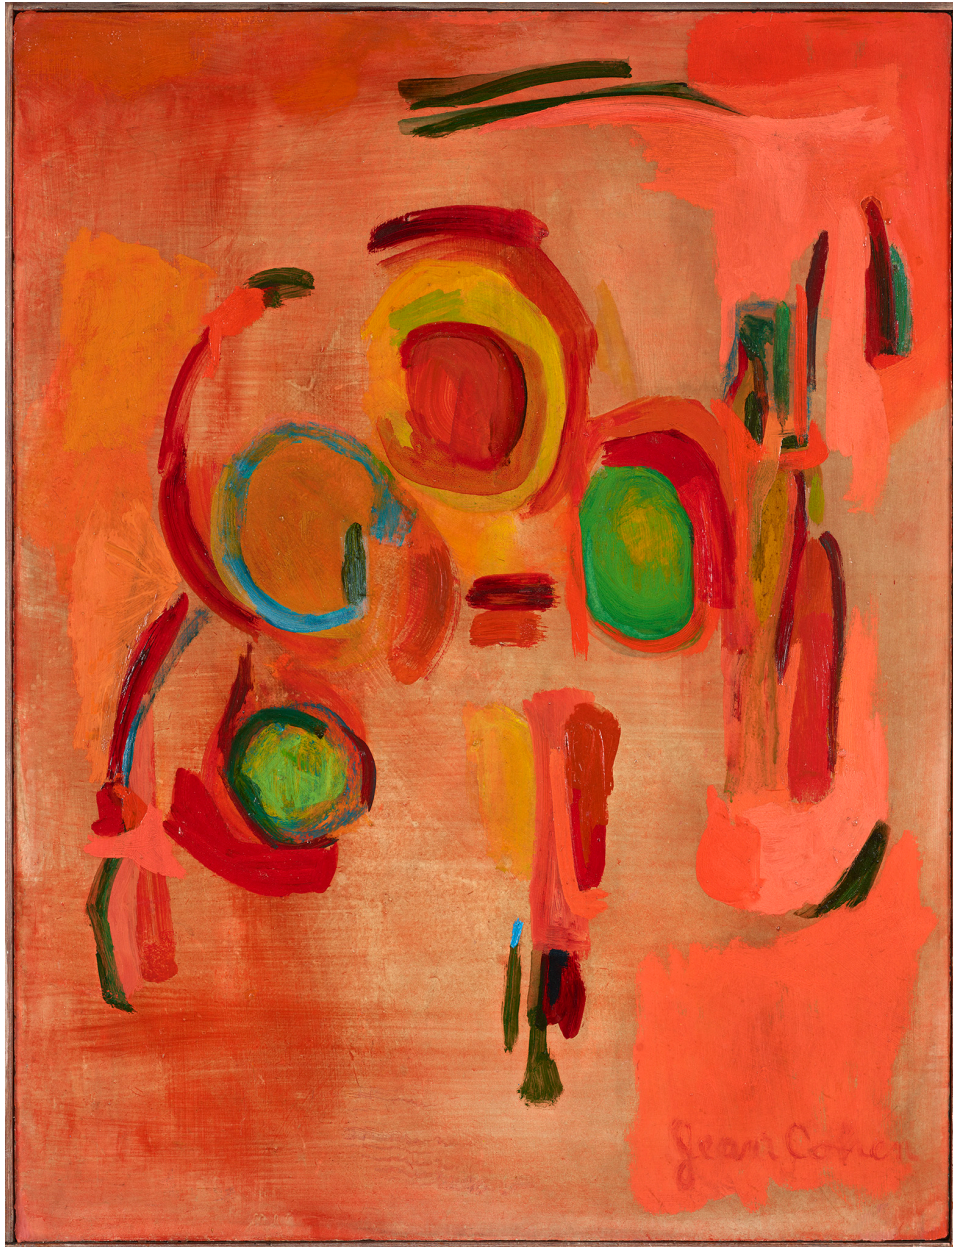

BERRY ■ CAMPBELL

Jean Cohen, *Untitled* | SOLD, 1953 - 1954
Oil on masonite, 33 x 25 in. (83.8 x 63.5 cm)
JCOH-00002