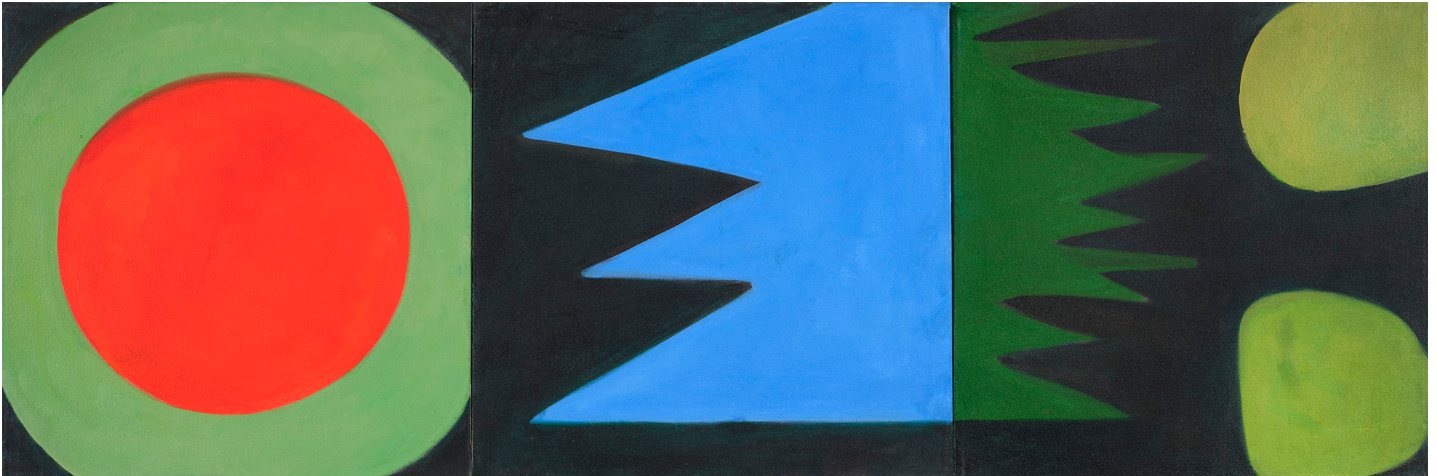

# BERRY ■ CAMPBELL

Jean Cohen, *Bayou* | SOLD, 1987  
Oil on canvas, 20 1/4 x 60 3/4 in. (51.4 x 154.3 cm)  
JCOH-00004