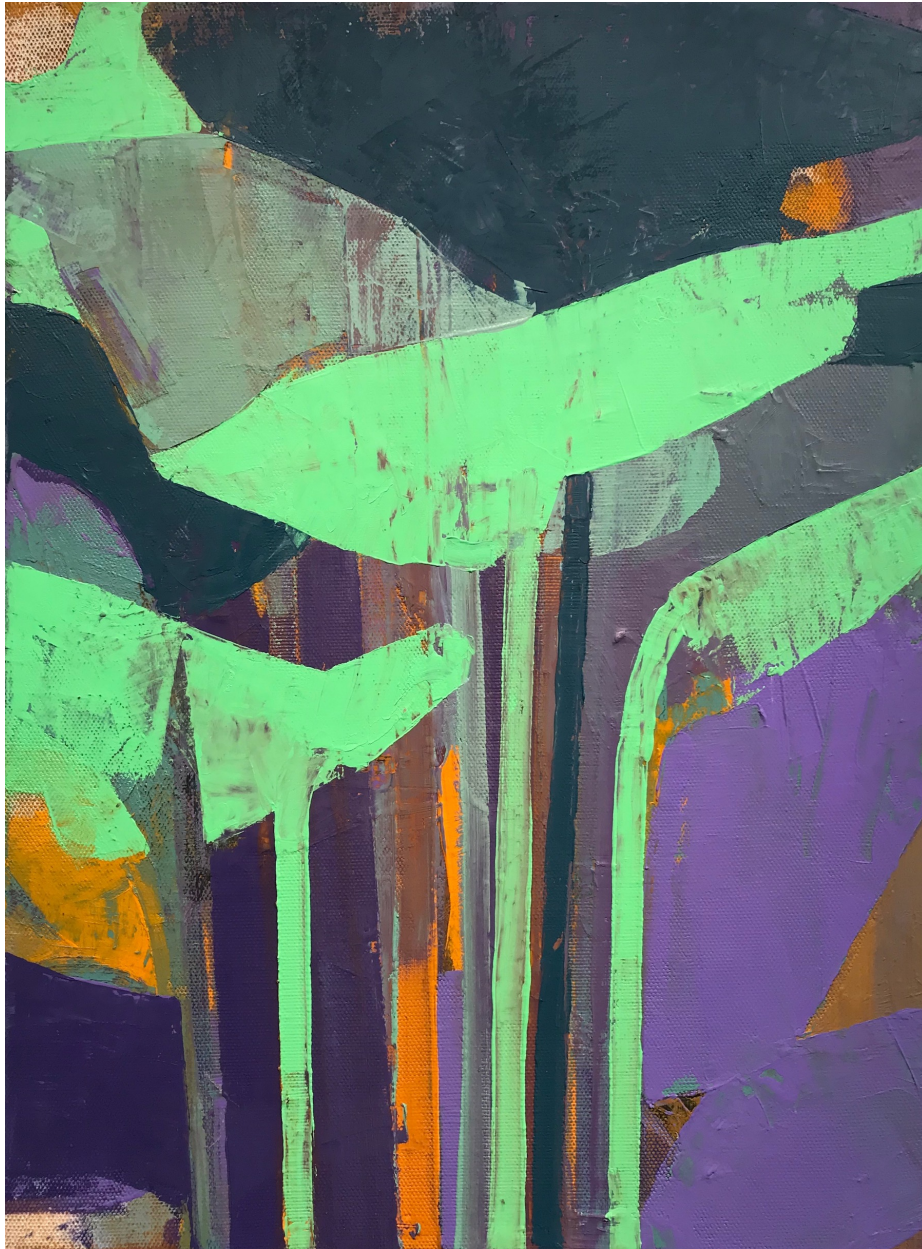

BERRY ■ CAMPBELL

Eric Dever, *November 22nd, Song on the Sabi* | SOLD,
2018

Oil on canvas, 24 x 18 in. (61 x 45.7 cm)

DEV-00112