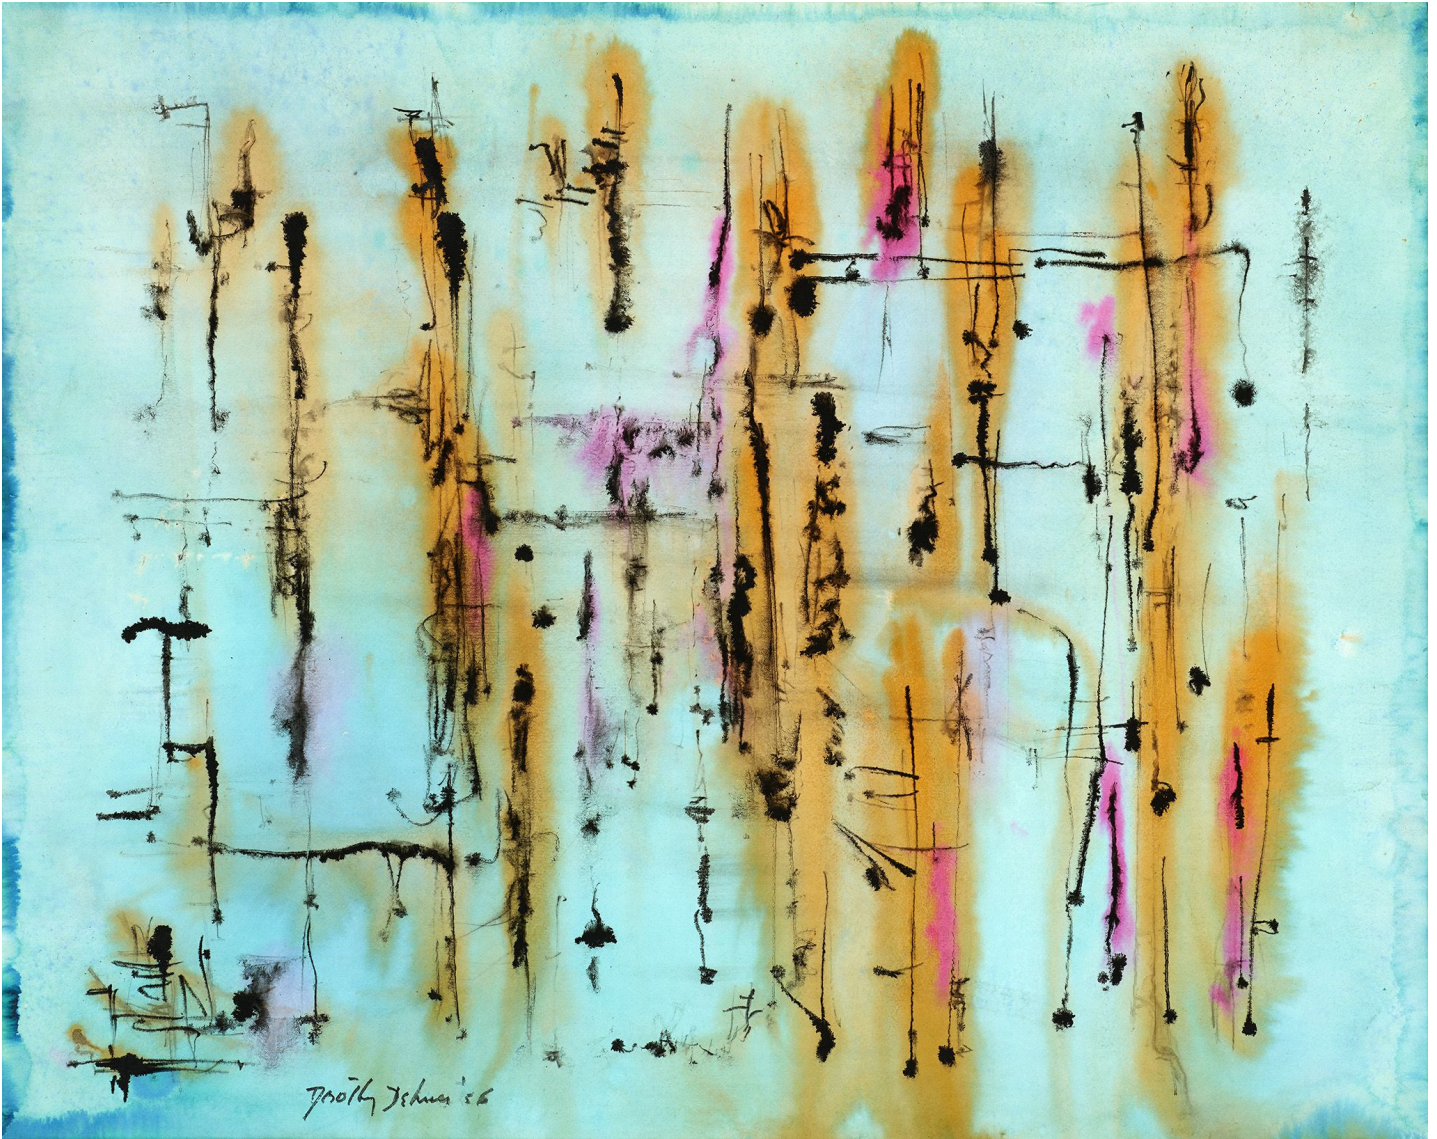

BERRY ■ CAMPBELL

Dorothy Dehner, *Untitled*, 1956
Ink and watercolor on paper, 18 1/4 x 22 3/4 in. (46.4 x 57.8 cm)
DEH-00054