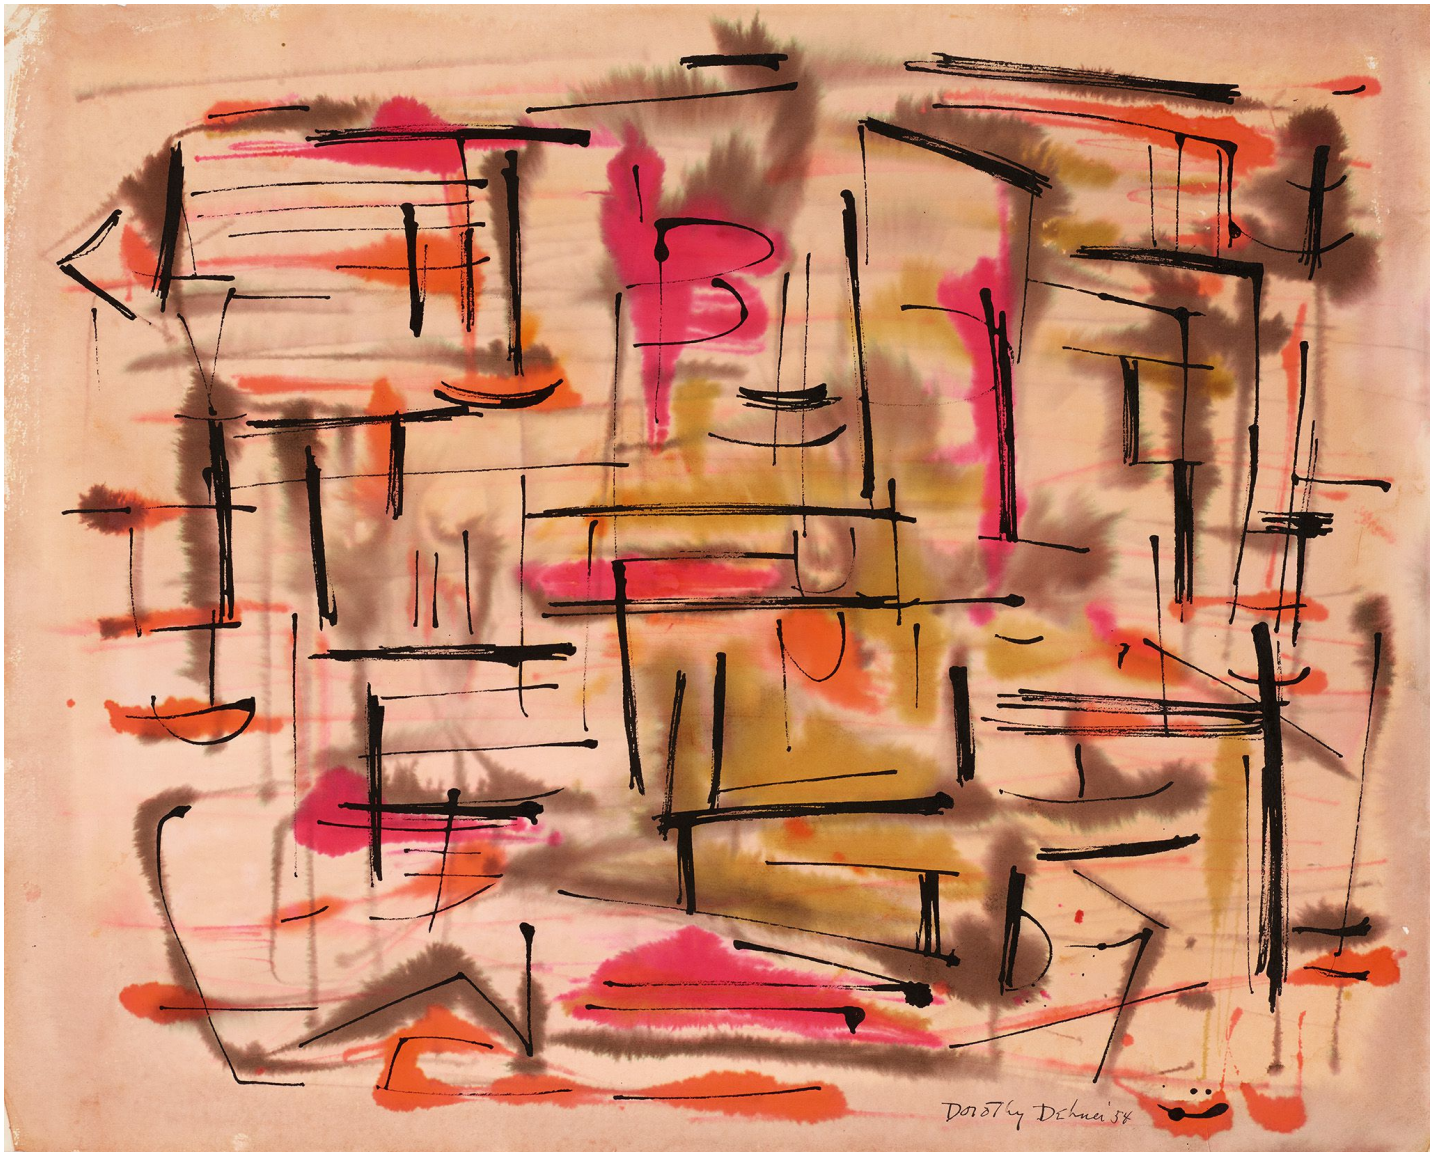

# BERRY ■ CAMPBELL

Dorothy Dehner, *It Was Like This*, 1954  
Watercolor on paper, 18 1/2 x 22 7/8 in. (47 x 58.1 cm)  
DEH-00039