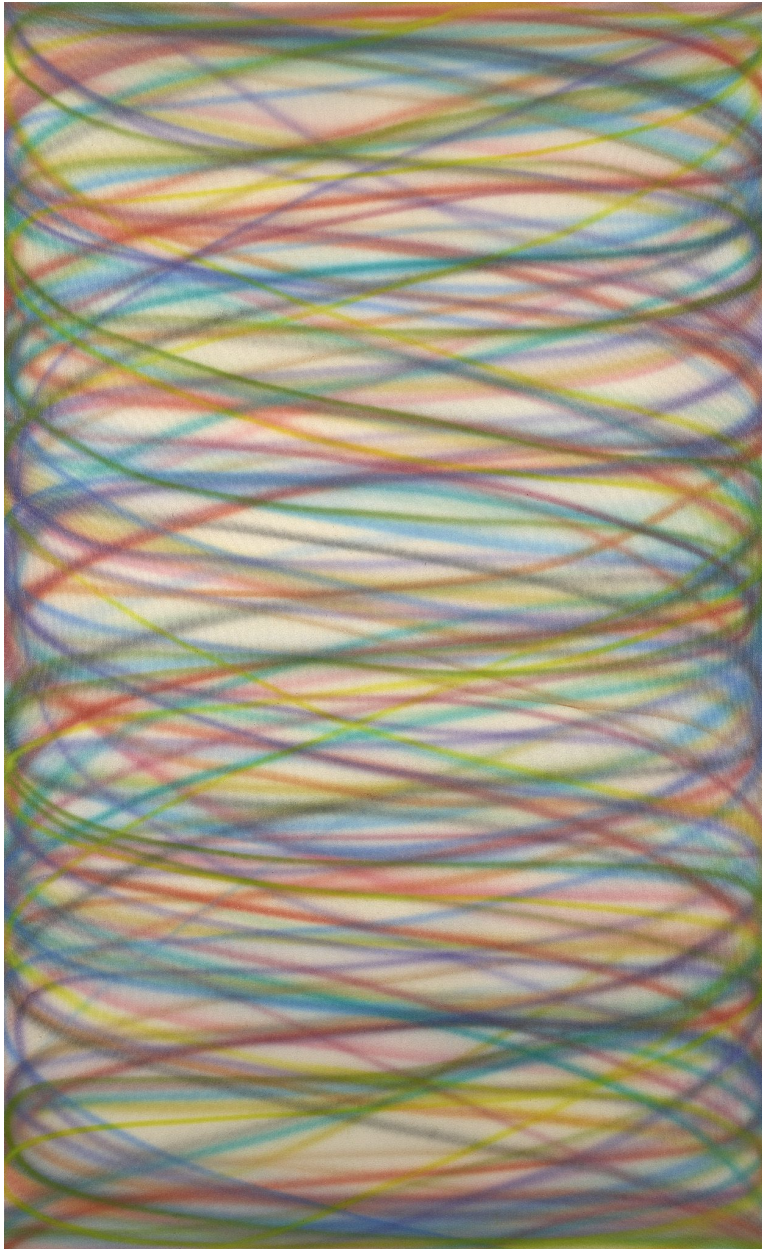

BERRY ■ CAMPBELL

Dan Christensen, *Untitled (Spiral)* | SOLD, 1968
Acrylic on canvas, 90 x 55 in. (228.6 x 139.7 cm)
CHR-00322